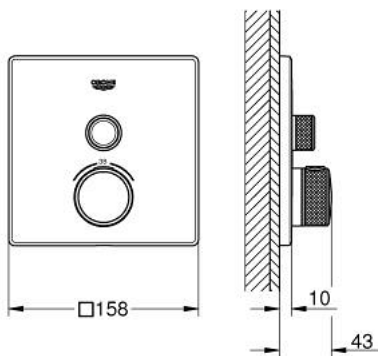

29 123 A00 GROHTHERM SMARTCONTROL THERMOSTAT FOR CONCEALED INSTALLATION WITH ONE VALVE

PRODUCT DESCRIPTION

- Tyc: hard graphite
- trim set for GROHE Rapido SmartBox (35 600/35 604)
- metal wall escutcheon with GROHE FastFixation (covered escutcheon and shaft sealing, covered fixing), retroactively 6° adjustable
- GROHE LongLife finish
- GROHE SmartControl - control the shower with intuitive push/turn button
- exchangeable symbols
- GROHE TurboStat - compact cartridge with wax thermostatic element
- GROHE SafeStop safety button at 38°C (calibration required)
- GROHE SafeStop Plus - optional temperature limiter at 43°C or 46°C included
- built-in non return valves and dirt strainers
- without roughing-in set 35 600/35 604 (please order separately)
- flow performance: outlet A (to external shut-off) = 34 l/min, outlet B/C = 29 l/min