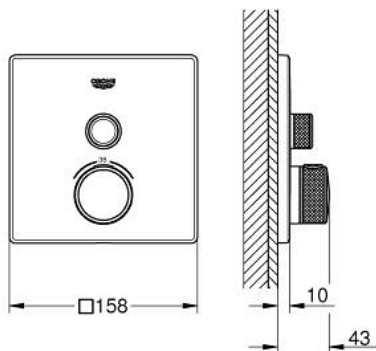

29 123 AL0 GROHTHERM SMARTCONTROL THERMOSTAT FOR CONCEALED INSTALLATION WITH ONE VALVE

PRODUCT DESCRIPTION

- Colour: brushed hard graphite
- trim set for GROHE Rapido SmartBox (35 600/35 604)
- metal wall escutcheon with GROHE FastFixation (covered escutcheon and shaft sealing, covered fixing), retroactively 6° adjustable
- GROHE LongLife finish
- GROHE SmartControl - control the shower with intuitive push/turn button
- exchangeable symbols
- GROHE TurboStat - compact cartridge with wax thermoelement
- GROHE SafeStop - safety button at 38°C
- GROHE SafeStop Plus - optional temperature limiter at 43°C or 46°C included
- built-in non return valves and dirt strainers
- without roughing-in set 35 600/35 604 (please order separately)
- flow performance: outlet A (to external shut-off) = 34 l/min, outlet B/C = 29 l/min

29 123 AL0 GROHTHERM SMARTCONTROL THERMOSTAT FOR CONCEALED INSTALLATION WITH ONE VALVE

SPARE PARTS

- 1: Mounting plate (Spare part-nr. 48362000)
- 2: Temperature control handle (Spare part-nr. 49029AL0)
- 3: Escutcheon (Spare part-nr. 49037AL0)
- 4: WC push button (Spare part-nr. 48361AL0)
- 4.1: pushbutton (Spare part-nr. 14077000)
- 5: Cartridge (Spare part-nr. 48359000)
- 5.1: Spindle (Spare part-nr. 49088000)
- 6: Thermostatic compact cartridge 3/4" (Spare part-nr. 49028000)
- 7: Non-return valve (Spare part-nr. 49085000)
- 8: Seal (Spare part-nr. 48360000)
- 9: Socket spanner (Spare part-nr. 49059000)*
- 10: GROHE TurboStat cartridge 3/4" (Spare part-nr. 49003000)*
- 11: Service stops (Spare part-nr. 1405300M)*
- 12: Universal extension set single-lever mixers, 25 mm (Spare part-nr. 14048000)*