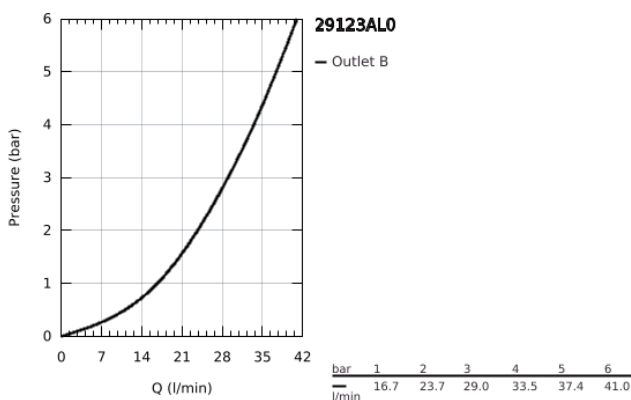

29 123 AL0 GROHTHERM SMARTCONTROL THERMOSTAT FOR CONCEALED INSTALLATION WITH ONE VALVE

PRODUCT DESCRIPTION

- Colour: brushed hard graphite
- trim set for GROHE Rapido SmartBox (35 600/35 604)
- metal wall escutcheon with GROHE FastFixation (covered escutcheon and shaft sealing, covered fixing), retroactively 6° adjustable
- GROHE LongLife finish
- GROHE SmartControl - control the shower with intuitive push/turn button
- exchangeable symbols
- GROHE TurboStat - compact cartridge with wax thermoelement
- GROHE SafeStop - safety button at 38°C
- GROHE SafeStop Plus - optional temperature limiter at 43°C or 46°C included
- built-in non return valves and dirt strainers
- without roughing-in set 35 600/35 604 (please order separately)
- flow performance: outlet A (to external shut-off) = 34 l/min, outlet B/C = 29 l/min

29 123 AL0 GROHTHERM SMARTCONTROL THERMOSTAT FOR CONCEALED INSTALLATION WITH ONE VALVE

SPARE PARTS

- 1: Mounting plate (Spare part-nr. 48362000)
- 2: Temperature control handle (Spare part-nr. 49029AL0)
- 3: Escutcheon (Spare part-nr. 49037AL0)
- 4: WC push button (Spare part-nr. 48361AL0)
- 4.1: pushbutton (Spare part-nr. 14077000)
- 5: Cartridge (Spare part-nr. 48359000)
- 5.1: Spindle (Spare part-nr. 49088000)
- 6: Thermostatic compact cartridge 3/4" (Spare part-nr. 49028000)
- 7: Non-return valve (Spare part-nr. 49085000)
- 8: Seal (Spare part-nr. 48360000)
- 9: Socket spanner (Spare part-nr. 49059000)*
- 10: GROHE TurboStat cartridge 3/4" (Spare part-nr. 49003000)*
- 11: Service stops (Spare part-nr. 1405300M)*
- 12: Universal extension set single-lever mixers, 25 mm (Spare part-nr. 14048000)*