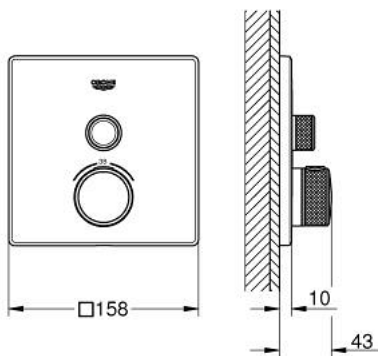

29 123 AL0 GROHTHERM SMARTCONTROL THERMOSTAT FOR CONCEALED INSTALLATION WITH ONE VALVE

PRODUCT DESCRIPTION

- Tyc: brushed hard graphite
- trim set for GROHE Rapido SmartBox (35 600/35 604)
- metal wall escutcheon with GROHE FastFixation (covered escutcheon and shaft sealing, covered fixing), retroactively 6° adjustable
- GROHE LongLife finish
- GROHE SmartControl - control the shower with intuitive push/turn button
- exchangeable symbols
- GROHE TurboStat - compact cartridge with wax thermostatic element
- GROHE SafeStop safety button at 38°C (calibration required)
- GROHE SafeStop Plus - optional temperature limiter at 43°C or 46°C included
- built-in non return valves and dirt strainers
- without roughing-in set 35 600/35 604 (please order separately)
- flow performance: outlet A (to external shut-off) = 34 l/min, outlet B/C = 29 l/min

29 123 AL0 GROHTHERM SMARTCONTROL THERMOSTAT FOR CONCEALED INSTALLATION WITH ONE VALVE

SPARE PARTS

- 1: Mounting plate (Spare part-nr. 48362000)
- 2: Temperature control handle (Spare part-nr. 49029AL0)
- 3: Escutcheon (Spare part-nr. 49037AL0)
- 4: Push button (Spare part-nr. 48361AL0)
- 4.1: pushbutton (Spare part-nr. 14077000)
- 5: Cartridge (Spare part-nr. 48359000)
- 5.1: Spindle (Spare part-nr. 49088000)
- 6: Thermostatic compact cartridge 3/4" (Spare part-nr. 49028000)
- 7: Non-return valve (Spare part-nr. 49085000)
- 8: Seal (Spare part-nr. 48360000)
- 9: Socket spanner (Spare part-nr. 49059000)*
- 10: GROHE TurboStat cartridge 3/4" (Spare part-nr. 49003000)*
- 11: Service stops (Spare part-nr. 1405300M)*
- 12: Universal extension set single-lever mixers, 25 mm (Spare part-nr. 14048000)*