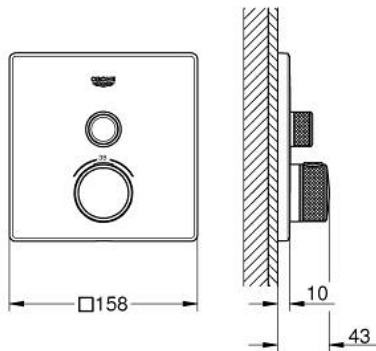

### PRODUCT DESCRIPTION

- Colour: supersteel
- trim set for GROHE Rapido SmartBox (35 600/35 604)
- metal wall escutcheon with GROHE FastFixation (covered escutcheon and shaft sealing, covered fixing), retroactively 6° adjustable
- GROHE LongLife finish
- GROHE SmartControl - control the shower with intuitive push/turn button
- exchangeable symbols
- GROHE TurboStat - compact cartridge with wax thermoelement
- GROHE SafeStop - safety button at 38°C
- GROHE SafeStop Plus - optional temperature limiter at 43°C or 46°C included
- built-in non return valves and dirt strainers
- without roughing-in set 35 600/35 604 (please order separately)
- flow performance: outlet A (to external shut-off) = 34 l/min, outlet B/C = 29 l/min

### SPARE PARTS

- 1: Mounting plate (Spare part-nr. 48362000)
- 2: Temperature control handle (Spare part-nr. 49029DC0)
- 3: Escutcheon (Spare part-nr. 49037DC0)
- 4: WC push button (Spare part-nr. 48361DC0)
- 4.1: pushbutton (Spare part-nr. 14077000)
- 5: Cartridge (Spare part-nr. 48359000)
- 5.1: Spindle (Spare part-nr. 49088000)
- 6: Thermostatic compact cartridge 3/4" (Spare part-nr. 49028000)
- 7: Non-return valve (Spare part-nr. 49085000)
- 8: Seal (Spare part-nr. 48360000)
- 9: Socket spanner (Spare part-nr. 49059000)\*
- 10: GROHE TurboStat cartridge 3/4" (Spare part-nr. 49003000)\*
- 11: Service stops (Spare part-nr. 1405300M)\*
- 12: Universal extension set single-lever mixers, 25 mm (Spare part-nr. 14048000)\*