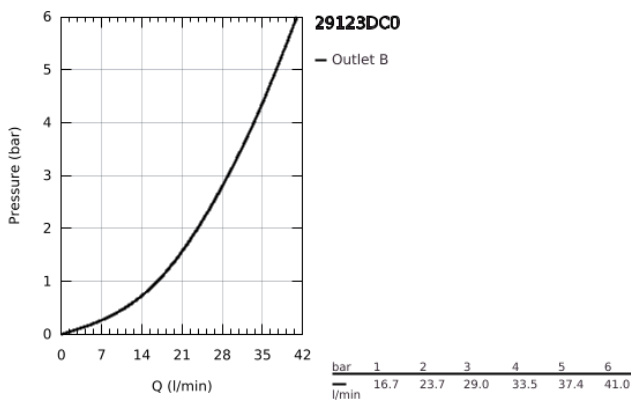

## 29 123 DC0 GROHTHERM SMARTCONTROL THERMOSTAT FOR CONCEALED INSTALLATION WITH ONE VALVE

### PRODUCT DESCRIPTION

- Colour: supersteel
- trim set for GROHE Rapido SmartBox (35 600/35 604)
- metal wall escutcheon with GROHE FastFixation (covered escutcheon and shaft sealing, covered fixing), retroactively 6° adjustable
- GROHE LongLife finish
- GROHE SmartControl - control the shower with intuitive push/turn button
- exchangeable symbols
- GROHE TurboStat - compact cartridge with wax thermoelement
- GROHE SafeStop - safety button at 38°C
- GROHE SafeStop Plus - optional temperature limiter at 43°C or 46°C included
- built-in non return valves and dirt strainers
- without roughing-in set 35 600/35 604 (please order separately)
- flow performance: outlet A (to external shut-off) = 34 l/min, outlet B/C = 29 l/min