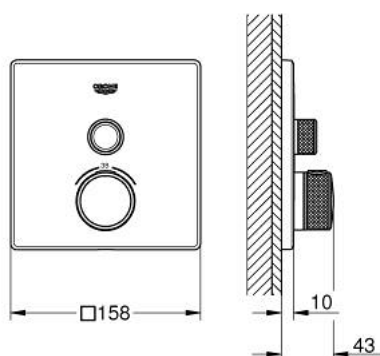

29 123 DC0 GROHTHERM SMARTCONTROL THERMOSTAT FOR CONCEALED INSTALLATION WITH ONE VALVE

PRODUCT DESCRIPTION

- Tyc: supersteel
- trim set for GROHE Rapido SmartBox (35 600/35 604)
- metal wall escutcheon with GROHE FastFixation (covered escutcheon and shaft sealing, covered fixing), retroactively 6° adjustable
- GROHE LongLife finish
- GROHE SmartControl - control the shower with intuitive push/turn button
- exchangeable symbols
- GROHE TurboStat - compact cartridge with wax thermostatic element
- GROHE SafeStop safety button at 38°C (calibration required)
- GROHE SafeStop Plus - optional temperature limiter at 43°C or 46°C included
- built-in non return valves and dirt strainers
- without roughing-in set 35 600/35 604 (please order separately)
- flow performance: outlet A (to external shut-off) = 34 l/min, outlet B/C = 29 l/min

29 123 DC0 GROHTHERM SMARTCONTROL THERMOSTAT FOR CONCEALED INSTALLATION WITH ONE VALVE

SPARE PARTS

- 1: Mounting plate (Spare part-nr. 48362000)
- 2: Temperature control handle (Spare part-nr. 49029DC0)
- 3: Escutcheon (Spare part-nr. 49037DC0)
- 4: Push button (Spare part-nr. 48361DC0)
- 4.1: pushbutton (Spare part-nr. 14077000)
- 5: Cartridge (Spare part-nr. 48359000)
- 5.1: Spindle (Spare part-nr. 49088000)
- 6: Thermostatic compact cartridge 3/4" (Spare part-nr. 49028000)
- 7: Non-return valve (Spare part-nr. 49085000)
- 8: Seal (Spare part-nr. 48360000)
- 9: Socket spanner (Spare part-nr. 49059000)*
- 10: GROHE TurboStat cartridge 3/4" (Spare part-nr. 49003000)*
- 11: Service stops (Spare part-nr. 1405300M)*
- 12: Universal extension set single-lever mixers, 25 mm (Spare part-nr. 14048000)*