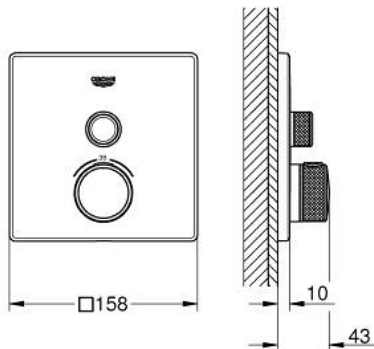

29 123 DL0 GROHTHERM SMARTCONTROL THERMOSTAT FOR CONCEALED INSTALLATION WITH ONE VALVE

PRODUCT DESCRIPTION

- Colour: brushed warm sunset
- trim set for GROHE Rapido SmartBox (35 600/35 604)
- metal wall escutcheon with GROHE FastFixation (covered escutcheon and shaft sealing, covered fixing), retroactively 6° adjustable
- GROHE LongLife finish
- GROHE SmartControl - control the shower with intuitive push/turn button
- exchangeable symbols
- GROHE TurboStat - compact cartridge with wax thermoelement
- GROHE SafeStop - safety button at 38°C
- GROHE SafeStop Plus - optional temperature limiter at 43°C or 46°C included
- built-in non return valves and dirt strainers
- without roughing-in set 35 600/35 604 (please order separately)
- flow performance: outlet A (to external shut-off) = 34 l/min, outlet B/C = 29 l/min