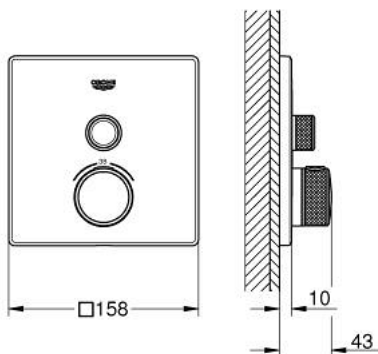

29 123 DL0 GROHTHERM SMARTCONTROL THERMOSTAT FOR CONCEALED INSTALLATION WITH ONE VALVE

PRODUCT DESCRIPTION

- Tyc: brushed warm sunset
- trim set for GROHE Rapido SmartBox (35 600/35 604)
- metal wall escutcheon with GROHE FastFixation (covered escutcheon and shaft sealing, covered fixing), retroactively 6° adjustable
- GROHE LongLife finish
- GROHE SmartControl - control the shower with intuitive push/turn button
- exchangeable symbols
- GROHE TurboStat - compact cartridge with wax thermostatic element
- GROHE SafeStop safety button at 38°C (calibration required)
- GROHE SafeStop Plus - optional temperature limiter at 43°C or 46°C included
- built-in non return valves and dirt strainers
- without roughing-in set 35 600/35 604 (please order separately)
- flow performance: outlet A (to external shut-off) = 34 l/min, outlet B/C = 29 l/min