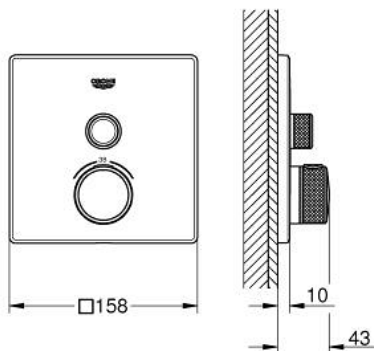

### PRODUCT DESCRIPTION

- Colour: brushed cool sunrise
- trim set for GROHE Rapido SmartBox (35 600/35 604)
- metal wall escutcheon with GROHE FastFixation (covered escutcheon and shaft sealing, covered fixing), retroactively 6° adjustable
- GROHE LongLife finish
- GROHE SmartControl - control the shower with intuitive push/turn button
- exchangeable symbols
- GROHE TurboStat - compact cartridge with wax thermoelement
- GROHE SafeStop - safety button at 38°C
- GROHE SafeStop Plus - optional temperature limiter at 43°C or 46°C included
- built-in non return valves and dirt strainers
- without roughing-in set 35 600/35 604 (please order separately)
- flow performance: outlet A (to external shut-off) = 34 l/min, outlet B/C = 29 l/min