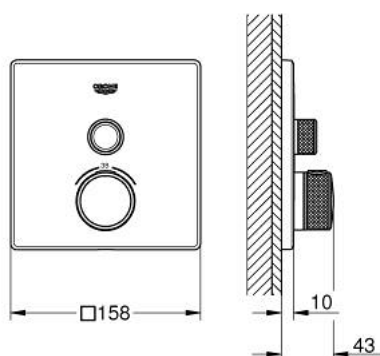

29 123 GN0 GROHTHERM SMARTCONTROL THERMOSTAT FOR CONCEALED INSTALLATION WITH ONE VALVE

PRODUCT DESCRIPTION

- Tyc: brushed cool sunrise
- trim set for GROHE Rapido SmartBox (35 600/35 604)
- metal wall escutcheon with GROHE FastFixation (covered escutcheon and shaft sealing, covered fixing), retroactively 6° adjustable
- GROHE LongLife finish
- GROHE SmartControl - control the shower with intuitive push/turn button
- exchangeable symbols
- GROHE TurboStat - compact cartridge with wax thermoelement
- GROHE SafeStop safety button at 38°C (calibration required)
- GROHE SafeStop Plus - optional temperature limiter at 43°C or 46°C included
- built-in non return valves and dirt strainers
- without roughing-in set 35 600/35 604 (please order separately)
- flow performance: outlet A (to external shut-off) = 34 l/min, outlet B/C = 29 l/min