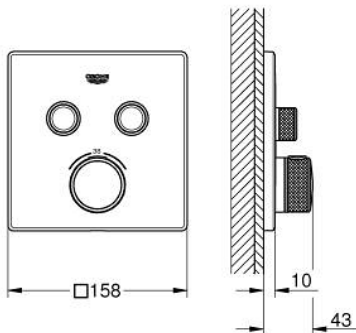

29 124 000 GROHTHERM SMARTCONTROL THERMOSTAT FOR CONCEALED INSTALLATION WITH 2 VALVES