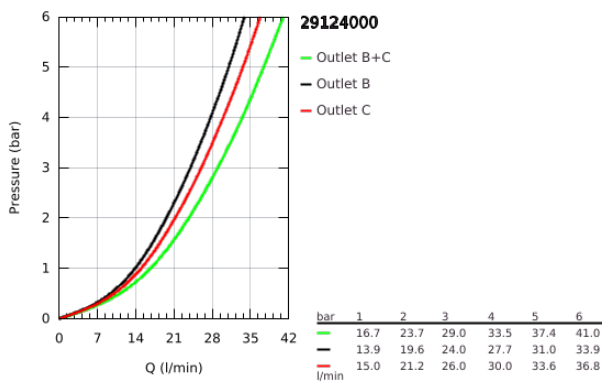

### PRODUCT DESCRIPTION

- Colour: chrome
- trim set for GROHE Rapido SmartBox (35 600/35 604)
- metal wall escutcheon with GROHE FastFixation (covered escutcheon and shaft sealing, covered fixing), retroactively 6° adjustable
- GROHE LongLife finish
- GROHE SmartControl - control the shower with intuitive push/turn button
- exchangeable symbols
- GROHE TurboStat - compact cartridge with wax thermoelement
- GROHE ProGrip - with knurl structure
- GROHE SafeStop - safety button at 38°C
- GROHE SafeStop Plus - optional temperature limiter at 43°C or 46°C included
- built-in non return valves and dirt strainers
- multiple outlets can be run simultaneously
- without roughing-in set 35 600/35 604 (please order separately)
- flow performance: outlet B = 24 l/min, outlet C = 26 l/min, outlet B+C = 29 l/min