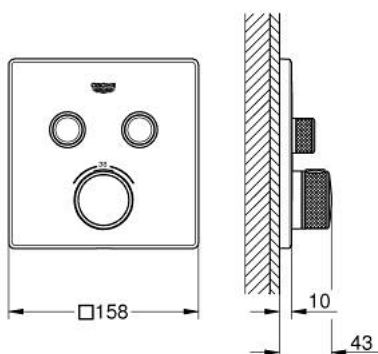

29 124 A00 GROHTHERM SMARTCONTROL THERMOSTAT FOR CONCEALED INSTALLATION WITH 2 VALVES

PRODUCT DESCRIPTION

- Tyc: hard graphite
- trim set for GROHE Rapido SmartBox (35 600/35 604)
- metal wall escutcheon with GROHE FastFixation (covered escutcheon and shaft sealing, covered fixing), retroactively 6° adjustable
- GROHE LongLife finish
- GROHE SmartControl - control the shower with intuitive push/turn button
- exchangeable symbols
- GROHE TurboStat - compact cartridge with wax thermostatic element
- GROHE SafeStop safety button at 38°C (calibration required)
- GROHE SafeStop Plus - optional temperature limiter at 43°C or 46°C included
- built-in non return valves and dirt strainers
- multiple outlets can be run simultaneously
- without roughing-in set 35 600/35 604 (please order separately)
- flow performance: outlet B = 24 l/min, outlet C = 26 l/min, outlet B+C = 29 l/min