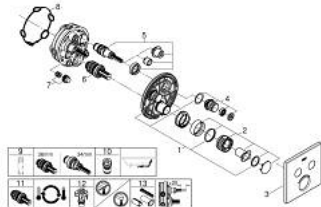

## 29 124 AL0 GROHTHERM SMARTCONTROL THERMOSTAT FOR CONCEALED INSTALLATION WITH 2 VALVES

### PRODUCT DESCRIPTION

- Colour: brushed hard graphite
- trim set for GROHE Rapido SmartBox (35 600/35 604)
- metal wall escutcheon with GROHE FastFixation (covered escutcheon and shaft sealing, covered fixing), retroactively 6° adjustable
- GROHE LongLife finish
- GROHE SmartControl - control the shower with intuitive push/turn button
- exchangeable symbols
- GROHE TurboStat - compact cartridge with wax thermoelement
- GROHE SafeStop - safety button at 38°C
- GROHE SafeStop Plus - optional temperature limiter at 43°C or 46°C included
- built-in non return valves and dirt strainers
- multiple outlets can be run simultaneously
- without roughing-in set 35 600/35 604 (please order separately)
- flow performance: outlet B = 24 l/min, outlet C = 26 l/min, outlet B+C = 29 l/min

### SPARE PARTS

- 1: Mounting plate (Spare part-nr. 48363000)
  - 2: Temperature control handle (Spare part-nr. 49029AL0)
  - 3: Escutcheon (Spare part-nr. 49039AL0)
  - 4: WC push button (Spare part-nr. 48361AL0)
  - 4.1: pushbutton (Spare part-nr. 14077000)
  - 5: Cartridge (Spare part-nr. 48359000)
  - 5.1: Spindle (Spare part-nr. 49088000)
  - 6: Thermostatic compact cartridge 3/4" (Spare part-nr. 49028000)
  - 7: Non-return valves (Spare part-nr. 47979000)
  - 8: Seal (Spare part-nr. 48360000)
  - 9: Socket spanner (Spare part-nr. 49059000)\*
  - 10: Backflow protection combination (EN1717) (Spare part-nr. 14055000)\*
  - 11: GROHE TurboStat cartridge 3/4" (Spare part-nr. 49003000)\*
  - 12: Service stops (Spare part-nr. 1405300M)\*
  - 13: Universal extension set single-lever mixers, 25 mm (Spare part-nr. 14048000)\*
- \* Optional accessories