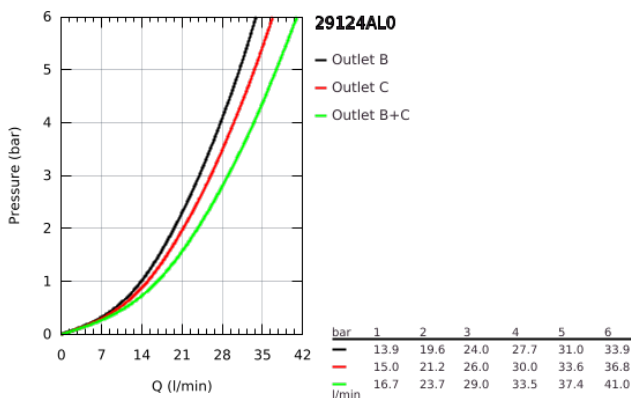

### PRODUCT DESCRIPTION

- Colour: brushed hard graphite
- trim set for GROHE Rapido SmartBox (35 600/35 604)
- metal wall escutcheon with GROHE FastFixation (covered escutcheon and shaft sealing, covered fixing), retroactively 6° adjustable
- GROHE LongLife finish
- GROHE SmartControl - control the shower with intuitive push/turn button
- exchangeable symbols
- GROHE TurboStat - compact cartridge with wax thermoelement
- GROHE SafeStop - safety button at 38°C
- GROHE SafeStop Plus - optional temperature limiter at 43°C or 46°C included
- built-in non return valves and dirt strainers
- multiple outlets can be run simultaneously
- without roughing-in set 35 600/35 604 (please order separately)
- flow performance: outlet B = 24 l/min, outlet C = 26 l/min, outlet B+C = 29 l/min