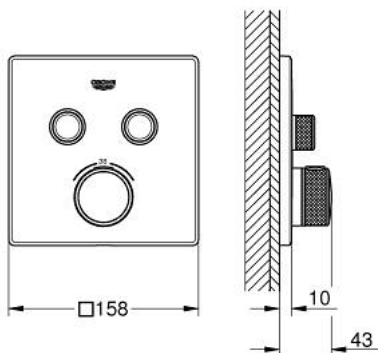

### PRODUCT DESCRIPTION

- Tyc: brushed hard graphite
- trim set for GROHE Rapido SmartBox (35 600/35 604)
- metal wall escutcheon with GROHE FastFixation (covered escutcheon and shaft sealing, covered fixing), retroactively 6° adjustable
- GROHE LongLife finish
- GROHE SmartControl - control the shower with intuitive push/turn button
- exchangeable symbols
- GROHE TurboStat - compact cartridge with wax thermostatic element
- GROHE SafeStop safety button at 38°C ( calibration required )
- GROHE SafeStop Plus - optional temperature limiter at 43°C or 46°C included
- built-in non return valves and dirt strainers
- multiple outlets can be run simultaneously
- without roughing-in set 35 600/35 604 (please order separately)
- flow performance: outlet B = 24 l/min, outlet C = 26 l/min, outlet B+C = 29 l/min

### SPARE PARTS

- 1: Mounting plate (Spare part-nr. 48363000)
  - 2: Temperature control handle (Spare part-nr. 49029AL0)
  - 3: Escutcheon (Spare part-nr. 49039AL0)
  - 4: Push button (Spare part-nr. 48361AL0)
  - 4.1: pushbutton (Spare part-nr. 14077000)
  - 5: Cartridge (Spare part-nr. 48359000)
  - 5.1: Spindle (Spare part-nr. 49088000)
  - 6: Thermostatic compact cartridge 3/4" (Spare part-nr. 49028000)
  - 7: Non-return valves (Spare part-nr. 47979000)
  - 8: Seal (Spare part-nr. 48360000)
  - 9: Socket spanner (Spare part-nr. 49059000)\*
  - 10: Backflow protection combination (EN1717) (Spare part-nr. 14055000)\*
  - 11: GROHE TurboStat cartridge 3/4" (Spare part-nr. 49003000)\*
  - 12: Service stops (Spare part-nr. 1405300M)\*
  - 13: Universal extension set single-lever mixers, 25 mm (Spare part-nr. 14048000)\*
- \* Optional accessories