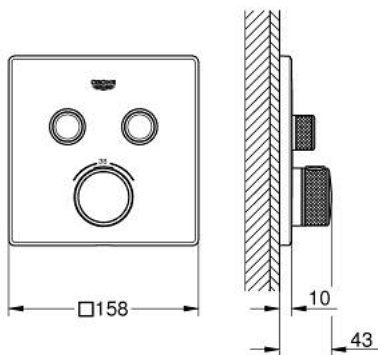

29 124 DA0 GROHTHERM SMARTCONTROL THERMOSTAT FOR CONCEALED INSTALLATION WITH 2 VALVES

PRODUCT DESCRIPTION

- Tyc: warm sunset
- trim set for GROHE Rapido SmartBox (35 600/35 604)
- metal wall escutcheon with GROHE FastFixation (covered escutcheon and shaft sealing, covered fixing), retroactively 6° adjustable
- GROHE LongLife finish
- GROHE SmartControl - control the shower with intuitive push/turn button
- exchangeable symbols
- GROHE TurboStat - compact cartridge with wax thermoelement
- GROHE SafeStop safety button at 38°C (calibration required)
- GROHE SafeStop Plus - optional temperature limiter at 43°C or 46°C included
- built-in non return valves and dirt strainers
- multiple outlets can be run simultaneously
- without roughing-in set 35 600/35 604 (please order separately)
- flow performance: outlet B = 24 l/min, outlet C = 26 l/min, outlet B+C = 29 l/min