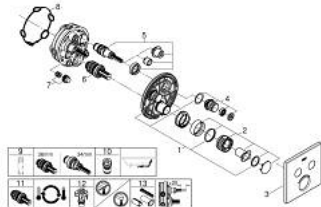

29 124 DC0 GROHTHERM SMARTCONTROL THERMOSTAT FOR CONCEALED INSTALLATION WITH 2 VALVES

PRODUCT DESCRIPTION

- Colour: supersteel
- trim set for GROHE Rapido SmartBox (35 600/35 604)
- metal wall escutcheon with GROHE FastFixation (covered escutcheon and shaft sealing, covered fixing), retroactively 6° adjustable
- GROHE LongLife finish
- GROHE SmartControl - control the shower with intuitive push/turn button
- exchangeable symbols
- GROHE TurboStat - compact cartridge with wax thermoelement
- GROHE SafeStop - safety button at 38°C
- GROHE SafeStop Plus - optional temperature limiter at 43°C or 46°C included
- built-in non return valves and dirt strainers
- multiple outlets can be run simultaneously
- without roughing-in set 35 600/35 604 (please order separately)
- flow performance: outlet B = 24 l/min, outlet C = 26 l/min, outlet B+C = 29 l/min

29 124 DC0 GROHTHERM SMARTCONTROL THERMOSTAT FOR CONCEALED INSTALLATION WITH 2 VALVES

SPARE PARTS

- 1: Mounting plate (Spare part-nr. 48363000)
 - 2: Temperature control handle (Spare part-nr. 49029DC0)
 - 3: Escutcheon (Spare part-nr. 49039DC0)
 - 4: WC push button (Spare part-nr. 48361DC0)
 - 4.1: pushbutton (Spare part-nr. 14077000)
 - 5: Cartridge (Spare part-nr. 48359000)
 - 5.1: Spindle (Spare part-nr. 49088000)
 - 6: Thermostatic compact cartridge 3/4" (Spare part-nr. 49028000)
 - 7: Non-return valves (Spare part-nr. 47979000)
 - 8: Seal (Spare part-nr. 48360000)
 - 9: Socket spanner (Spare part-nr. 49059000)*
 - 10: Backflow protection combination (EN1717) (Spare part-nr. 14055000)*
 - 11: GROHE TurboStat cartridge 3/4" (Spare part-nr. 49003000)*
 - 12: Service stops (Spare part-nr. 1405300M)*
 - 13: Universal extension set single-lever mixers, 25 mm (Spare part-nr. 14048000)*
- * Optional accessories