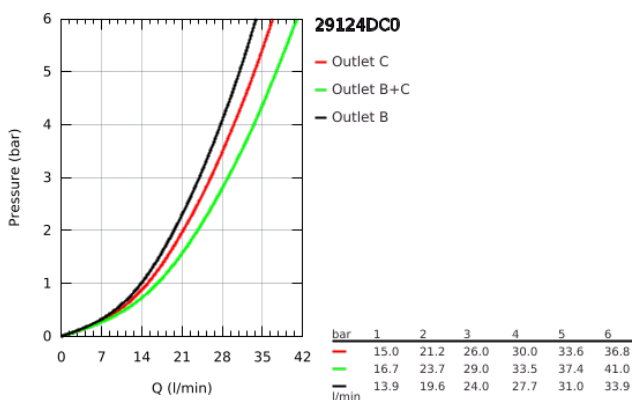

29 124 DC0 GROHTHERM SMARTCONTROL THERMOSTAT FOR CONCEALED INSTALLATION WITH 2 VALVES

PRODUCT DESCRIPTION

- Colour: supersteel
- trim set for GROHE Rapido SmartBox (35 600/35 604)
- metal wall escutcheon with GROHE FastFixation (covered escutcheon and shaft sealing, covered fixing), retroactively 6° adjustable
- GROHE LongLife finish
- GROHE SmartControl - control the shower with intuitive push/turn button
- exchangeable symbols
- GROHE TurboStat - compact cartridge with wax thermoelement
- GROHE SafeStop - safety button at 38°C
- GROHE SafeStop Plus - optional temperature limiter at 43°C or 46°C included
- built-in non return valves and dirt strainers
- multiple outlets can be run simultaneously
- without roughing-in set 35 600/35 604 (please order separately)
- flow performance: outlet B = 24 l/min, outlet C = 26 l/min, outlet B+C = 29 l/min

29 124 DC0 GROHTHERM SMARTCONTROL THERMOSTAT FOR CONCEALED INSTALLATION WITH 2 VALVES

SPARE PARTS

- 1: Mounting plate (Spare part-nr. 48363000)
 - 2: Temperature control handle (Spare part-nr. 49029DC0)
 - 3: Escutcheon (Spare part-nr. 49039DC0)
 - 4: WC push button (Spare part-nr. 48361DC0)
 - 4.1: pushbutton (Spare part-nr. 14077000)
 - 5: Cartridge (Spare part-nr. 48359000)
 - 5.1: Spindle (Spare part-nr. 49088000)
 - 6: Thermostatic compact cartridge 3/4" (Spare part-nr. 49028000)
 - 7: Non-return valves (Spare part-nr. 47979000)
 - 8: Seal (Spare part-nr. 48360000)
 - 9: Socket spanner (Spare part-nr. 49059000)*
 - 10: Backflow protection combination (EN1717) (Spare part-nr. 14055000)*
 - 11: GROHE TurboStat cartridge 3/4" (Spare part-nr. 49003000)*
 - 12: Service stops (Spare part-nr. 1405300M)*
 - 13: Universal extension set single-lever mixers, 25 mm (Spare part-nr. 14048000)*
- * Optional accessories