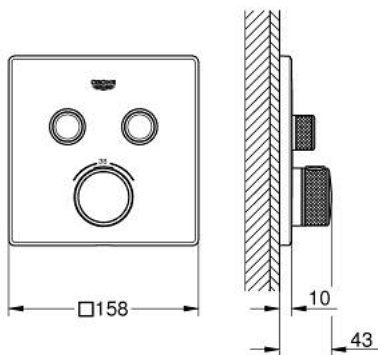

## 29 124 DC0 GROHTHERM SMARTCONTROL THERMOSTAT FOR CONCEALED INSTALLATION WITH 2 VALVES

### PRODUCT DESCRIPTION

- Tyc: supersteel
- trim set for GROHE Rapido SmartBox (35 600/35 604)
- metal wall escutcheon with GROHE FastFixation (covered escutcheon and shaft sealing, covered fixing), retroactively 6° adjustable
- GROHE LongLife finish
- GROHE SmartControl - control the shower with intuitive push/turn button
- exchangeable symbols
- GROHE TurboStat - compact cartridge with wax thermostatic element
- GROHE SafeStop safety button at 38°C ( calibration required )
- GROHE SafeStop Plus - optional temperature limiter at 43°C or 46°C included
- built-in non return valves and dirt strainers
- multiple outlets can be run simultaneously
- without roughing-in set 35 600/35 604 (please order separately)
- flow performance: outlet B = 24 l/min, outlet C = 26 l/min, outlet B+C = 29 l/min

### SPARE PARTS

- 1: Mounting plate (Spare part-nr. 48363000)
  - 2: Temperature control handle (Spare part-nr. 49029DC0)
  - 3: Escutcheon (Spare part-nr. 49039DC0)
  - 4: Push button (Spare part-nr. 48361DC0)
  - 4.1: pushbutton (Spare part-nr. 14077000)
  - 5: Cartridge (Spare part-nr. 48359000)
  - 5.1: Spindle (Spare part-nr. 49088000)
  - 6: Thermostatic compact cartridge 3/4" (Spare part-nr. 49028000)
  - 7: Non-return valves (Spare part-nr. 47979000)
  - 8: Seal (Spare part-nr. 48360000)
  - 9: Socket spanner (Spare part-nr. 49059000)\*
  - 10: Backflow protection combination (EN1717) (Spare part-nr. 14055000)\*
  - 11: GROHE TurboStat cartridge 3/4" (Spare part-nr. 49003000)\*
  - 12: Service stops (Spare part-nr. 1405300M)\*
  - 13: Universal extension set single-lever mixers, 25 mm (Spare part-nr. 14048000)\*
- \* Optional accessories