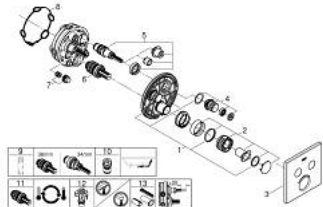

## 29 124 DC0 GROHTHERM SMARTCONTROL THERMOSTAT FOR CONCEALED INSTALLATION WITH 2 VALVES

### PRODUCT DESCRIPTION

- Tyc: supersteel
- trim set for GROHE Rapido SmartBox (35 600/35 604)
- metal wall escutcheon with GROHE FastFixation (covered escutcheon and shaft sealing, covered fixing), retroactively 6° adjustable
- GROHE LongLife finish
- GROHE SmartControl - control the shower with intuitive push/turn button
- exchangeable symbols
- GROHE TurboStat - compact cartridge with wax thermostatic element
- GROHE SafeStop safety button at 38°C ( calibration required )
- GROHE SafeStop Plus - optional temperature limiter at 43°C or 46°C included
- built-in non return valves and dirt strainers
- multiple outlets can be run simultaneously
- without roughing-in set 35 600/35 604 (please order separately)
- flow performance: outlet B = 24 l/min, outlet C = 26 l/min, outlet B+C = 29 l/min

### SPARE PARTS

- 1: Mounting plate (Spare part-nr. 48363000)
  - 2: Temperature control handle (Spare part-nr. 49029DC0)
  - 3: Escutcheon (Spare part-nr. 49039DC0)
  - 4: Push button (Spare part-nr. 48361DC0)
  - 4.1: pushbutton (Spare part-nr. 14077000)
  - 5: Cartridge (Spare part-nr. 48359000)
  - 5.1: Spindle (Spare part-nr. 49088000)
  - 6: Thermostatic compact cartridge 3/4" (Spare part-nr. 49028000)
  - 7: Non-return valves (Spare part-nr. 47979000)
  - 8: Seal (Spare part-nr. 48360000)
  - 9: Socket spanner (Spare part-nr. 49059000)\*
  - 10: Backflow protection combination (EN1717) (Spare part-nr. 14055000)\*
  - 11: GROHE TurboStat cartridge 3/4" (Spare part-nr. 49003000)\*
  - 12: Service stops (Spare part-nr. 1405300M)\*
  - 13: Universal extension set single-lever mixers, 25 mm (Spare part-nr. 14048000)\*
- \* Optional accessories