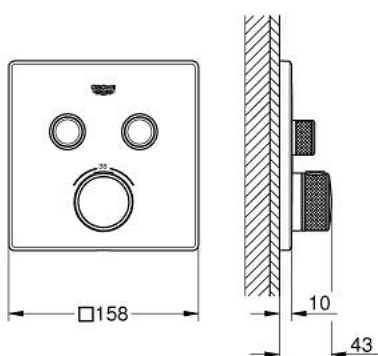

## 29 124 DL0 GROHTHERM SMARTCONTROL THERMOSTAT FOR CONCEALED INSTALLATION WITH 2 VALVES

### PRODUCT DESCRIPTION

- Tyc: brushed warm sunset
- trim set for GROHE Rapido SmartBox (35 600/35 604)
- metal wall escutcheon with GROHE FastFixation (covered escutcheon and shaft sealing, covered fixing), retroactively 6° adjustable
- GROHE LongLife finish
- GROHE SmartControl - control the shower with intuitive push/turn button
- exchangeable symbols
- GROHE TurboStat - compact cartridge with wax thermoelement
- GROHE SafeStop safety button at 38°C ( calibration required )
- GROHE SafeStop Plus - optional temperature limiter at 43°C or 46°C included
- built-in non return valves and dirt strainers
- multiple outlets can be run simultaneously
- without roughing-in set 35 600/35 604 (please order separately)
- flow performance: outlet B = 24 l/min, outlet C = 26 l/min, outlet B+C = 29 l/min