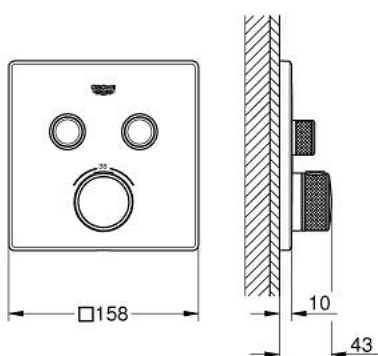

29 124 GL0 GROHTHERM SMARTCONTROL THERMOSTAT FOR CONCEALED INSTALLATION WITH 2 VALVES

PRODUCT DESCRIPTION

- Typ: cool sunrise
- trim set for GROHE Rapido SmartBox (35 600/35 604)
- metal wall escutcheon with GROHE FastFixation (covered escutcheon and shaft sealing, covered fixing), retroactively 6° adjustable
- GROHE LongLife finish
- GROHE SmartControl - control the shower with intuitive push/turn button
- exchangeable symbols
- GROHE TurboStat - compact cartridge with wax thermoelement
- GROHE SafeStop safety button at 38°C (calibration required)
- GROHE SafeStop Plus - optional temperature limiter at 43°C or 46°C included
- built-in non return valves and dirt strainers
- multiple outlets can be run simultaneously
- without roughing-in set 35 600/35 604 (please order separately)
- flow performance: outlet B = 24 l/min, outlet C = 26 l/min, outlet B+C = 29 l/min