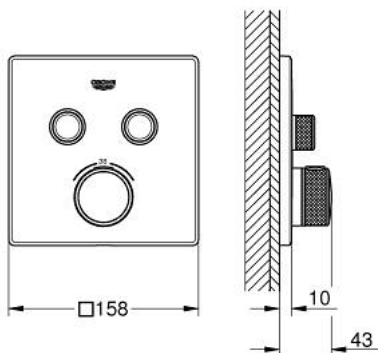

### PRODUCT DESCRIPTION

- Tyc: brushed cool sunrise
- trim set for GROHE Rapido SmartBox (35 600/35 604)
- metal wall escutcheon with GROHE FastFixation (covered escutcheon and shaft sealing, covered fixing), retroactively 6° adjustable
- GROHE LongLife finish
- GROHE SmartControl - control the shower with intuitive push/turn button
- exchangeable symbols
- GROHE TurboStat - compact cartridge with wax thermoelement
- GROHE SafeStop safety button at 38°C ( calibration required )
- GROHE SafeStop Plus - optional temperature limiter at 43°C or 46°C included
- built-in non return valves and dirt strainers
- multiple outlets can be run simultaneously
- without roughing-in set 35 600/35 604 (please order separately)
- flow performance: outlet B = 24 l/min, outlet C = 26 l/min, outlet B+C = 29 l/min