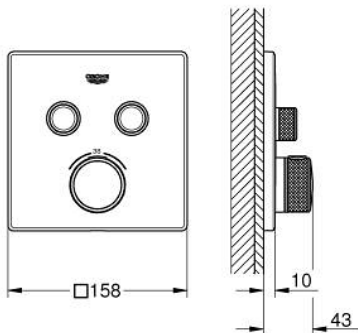

29 124 MG0 GROHTHERM SMARTCONTROL THERMOSTAT FOR CONCEALED INSTALLATION WITH 2 VALVES

PRODUCT DESCRIPTION

- Colour: satin graphite
- trim set for GROHE Rapido SmartBox (35 600/35 604)
- metal wall escutcheon with GROHE FastFixation (covered escutcheon and shaft sealing, covered fixing), retroactively 6° adjustable
- GROHE LongLife finish
- GROHE SmartControl - control the shower with intuitive push/turn button
- exchangeable symbols
- GROHE TurboStat - compact cartridge with wax thermoelement
- GROHE SafeStop - safety button at 38°C
- GROHE SafeStop Plus - optional temperature limiter at 43°C or 46°C included
- built-in non return valves and dirt strainers
- multiple outlets can be run simultaneously
- without roughing-in set 35 600/35 604 (please order separately)
- flow performance: outlet B = 24 l/min, outlet C = 26 l/min, outlet B+C = 29 l/min