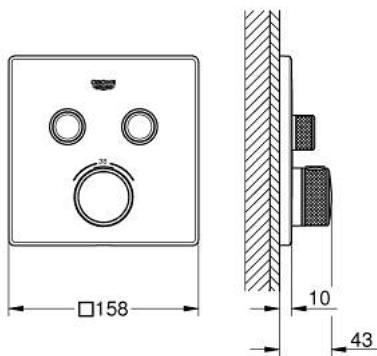

29 124 MG0 GROHTHERM SMARTCONTROL THERMOSTAT FOR CONCEALED INSTALLATION WITH 2 VALVES

PRODUCT DESCRIPTION

- Tyc: satin graphite
- trim set for GROHE Rapido SmartBox (35 600/35 604)
- metal wall escutcheon with GROHE FastFixation (covered escutcheon and shaft sealing, covered fixing), retroactively 6° adjustable
- GROHE LongLife finish
- GROHE SmartControl - control the shower with intuitive push/turn button
- exchangeable symbols
- GROHE TurboStat - compact cartridge with wax thermoelement
- GROHE SafeStop safety button at 38°C (calibration required)
- GROHE SafeStop Plus - optional temperature limiter at 43°C or 46°C included
- built-in non return valves and dirt strainers
- multiple outlets can be run simultaneously
- without roughing-in set 35 600/35 604 (please order separately)
- flow performance: outlet B = 24 l/min, outlet C = 26 l/min, outlet B+C = 29 l/min