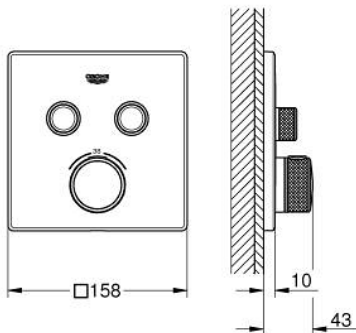

## 29 124 MS0 GROHTHERM SMARTCONTROL THERMOSTAT FOR CONCEALED INSTALLATION WITH 2 VALVES

### PRODUCT DESCRIPTION

- Colour: satin steel
- trim set for GROHE Rapido SmartBox (35 600/35 604)
- metal wall escutcheon with GROHE FastFixation (covered escutcheon and shaft sealing, covered fixing), retroactively 6° adjustable
- GROHE LongLife finish
- GROHE SmartControl - control the shower with intuitive push/turn button
- exchangeable symbols
- GROHE TurboStat - compact cartridge with wax thermoelement
- GROHE SafeStop - safety button at 38°C
- GROHE SafeStop Plus - optional temperature limiter at 43°C or 46°C included
- built-in non return valves and dirt strainers
- multiple outlets can be run simultaneously
- without roughing-in set 35 600/35 604 (please order separately)
- flow performance: outlet B = 24 l/min, outlet C = 26 l/min, outlet B+C = 29 l/min