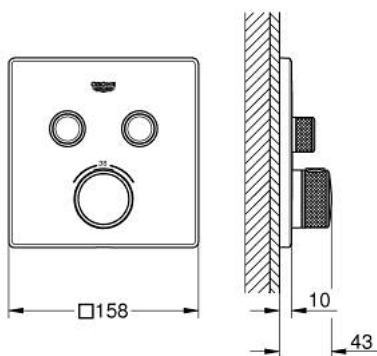

29 124 MS0 GROHTHERM SMARTCONTROL THERMOSTAT FOR CONCEALED INSTALLATION WITH 2 VALVES

PRODUCT DESCRIPTION

- Tyc: satin steel
- trim set for GROHE Rapido SmartBox (35 600/35 604)
- metal wall escutcheon with GROHE FastFixation (covered escutcheon and shaft sealing, covered fixing), retroactively 6° adjustable
- GROHE LongLife finish
- GROHE SmartControl - control the shower with intuitive push/turn button
- exchangeable symbols
- GROHE TurboStat - compact cartridge with wax thermoelement
- GROHE SafeStop safety button at 38°C (calibration required)
- GROHE SafeStop Plus - optional temperature limiter at 43°C or 46°C included
- built-in non return valves and dirt strainers
- multiple outlets can be run simultaneously
- without roughing-in set 35 600/35 604 (please order separately)
- flow performance: outlet B = 24 l/min, outlet C = 26 l/min, outlet B+C = 29 l/min