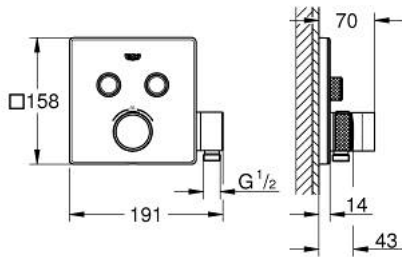

## 29 125 000 GROHTHERM SMARTCONTROL THERMOSTAT FOR CONCEALED INSTALLATION WITH 2 VALVES AND INTEGRATED SHOWER HOLDER

### PRODUCT DESCRIPTION

- Colour: chrome
- trim set for GROHE Rapido SmartBox (35 600/35 604)
- metal wall escutcheon with GROHE FastFixation (covered escutcheon and shaft sealing, covered fixing), retroactively 6° adjustable
- GROHE LongLife finish
- GROHE SmartControl - control the shower with intuitive push/turn button
- exchangeable symbols
- GROHE TurboStat - compact cartridge with wax thermoelement
- GROHE ProGrip - with knurl structure
- GROHE SafeStop - safety button at 38°C
- GROHE SafeStop Plus - optional temperature limiter at 43°C or 46°C included
- built-in non return valves and dirt strainers
- multiple outlets can be run simultaneously
- integrated shower union with shower outlet 1/2"
- without roughing-in set 35 600/35 604 (please order separately)
- flow performance: outlet B = 24 l/min, hand shower = 12 l/min, outlet B + hand shower = 27 l/min

### SPARE PARTS

- 1: Mounting Template (Spare part-nr. 48364000)
  - 2: Temperature control handle (Spare part-nr. 49029000)
  - 2.1: Cover cap (Spare part-nr. 1015030000)
  - 2.2: handle adaptor (Spare part-nr. 1015059990)
  - 3: Escutcheon (Spare part-nr. 49041000)
  - 4: WC push button (Spare part-nr. 48361000)
  - 4.1: pushbutton (Spare part-nr. 14077000)
  - 5: Cartridge (Spare part-nr. 48359000)
  - 5.1: Spindle (Spare part-nr. 49088000)
  - 6: Thermostatic compact cartridge 3/4" (Spare part-nr. 49028000)
  - 7: Non-return valves (Spare part-nr. 47979000)
  - 8: Seal (Spare part-nr. 48360000)
  - 9: Socket spanner (Spare part-nr. 49059000)\*
  - 10: Backflow protection combination (EN1717) (Spare part-nr. 14055000)\*
  - 11: GROHE TurboStat cartridge 3/4" (Spare part-nr. 49003000)\*
  - 12: Service stops (Spare part-nr. 1405300M)\*
  - 13: Universal extension set single-lever mixers, 25 mm (Spare part-nr. 14048000)\*
- \* Optional accessories