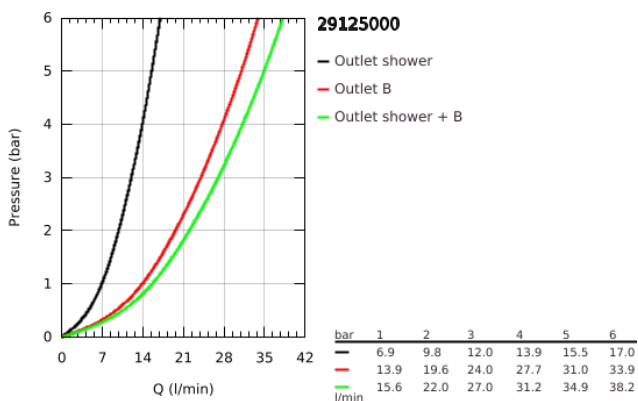

## 29 125 000 GROHTHERM SMARTCONTROL THERMOSTAT FOR CONCEALED INSTALLATION WITH 2 VALVES AND INTEGRATED SHOWER HOLDER

### PRODUCT DESCRIPTION

- Colour: chrome
- trim set for GROHE Rapido SmartBox (35 600/35 604)
- metal wall escutcheon with GROHE FastFixation (covered escutcheon and shaft sealing, covered fixing), retroactively 6° adjustable
- GROHE LongLife finish
- GROHE SmartControl - control the shower with intuitive push/turn button
- exchangeable symbols
- GROHE TurboStat - compact cartridge with wax thermoelement
- GROHE ProGrip - with knurled structure
- GROHE SafeStop - safety button at 38°C
- GROHE SafeStop Plus - optional temperature limiter at 43°C or 46°C included
- built-in non return valves and dirt strainers
- multiple outlets can be run simultaneously
- integrated shower union with shower outlet 1/2"
- without roughing-in set 35 600/35 604 (please order separately)
- flow performance: outlet B = 24 l/min, hand shower = 12 l/min, outlet B + hand shower = 27 l/min