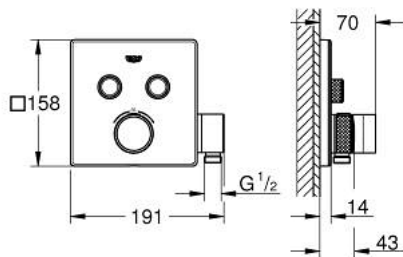

## 29 125 000 GROHTHERM SMARTCONTROL THERMOSTAT FOR CONCEALED INSTALLATION WITH 2 VALVES AND INTEGRATED SHOWER HOLDER

### PRODUCT DESCRIPTION

- Colour: chrome
- trim set for GROHE Rapido SmartBox (35 600/35 604)
- metal wall escutcheon with GROHE FastFixation (covered escutcheon and shaft sealing, covered fixing), retroactively 6° adjustable
- GROHE LongLife finish
- GROHE SmartControl - control the shower with intuitive push/turn button
- exchangeable symbols
- GROHE TurboStat - compact cartridge with wax thermoelement
- GROHE ProGrip - with knurled structure
- GROHE SafeStop - safety button at 38°C
- GROHE SafeStop Plus - optional temperature limiter at 43°C or 46°C included
- built-in non return valves and dirt strainers
- multiple outlets can be run simultaneously
- integrated shower union with shower outlet 1/2"
- without roughing-in set 35 600/35 604 (please order separately)
- flow performance: outlet B = 24 l/min, hand shower = 12 l/min, outlet B + hand shower = 27 l/min

### SPARE PARTS

- 1: Mounting Template (Spare part-nr. 48364000)
- 2: Temperature control handle (Spare part-nr. 49029000)
- 2.1: Cover cap (Spare part-nr. 1015030000)
- 2.2: handle adaptor (Spare part-nr. 1015059990)
- 3: Escutcheon (Spare part-nr. 49041000)
- 4: WC push button (Spare part-nr. 48361000)
- 4.1: pushbutton (Spare part-nr. 14077000)
- 5: Cartridge (Spare part-nr. 48359000)
- 5.1: Spindle (Spare part-nr. 49088000)
- 6: Thermostatic compact cartridge 3/4" (Spare part-nr. 49028000)
- 7: Non-return valves (Spare part-nr. 47979000)
- 8: Seal (Spare part-nr. 48360000)
- 9: Socket spanner (Spare part-nr. 49059000)\*
- 10: Backflow protection combination (EN1717) (Spare part-nr. 14055000)\*
- 11: GROHE TurboStat cartridge 3/4" (Spare part-nr. 49003000)\*
- 12: Service stops (Spare part-nr. 1405300M)\*
- 13: Universal extension set single-lever mixers, 25 mm (Spare part-nr. 14048000)\*