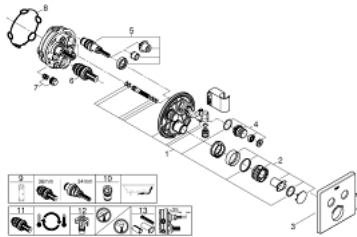

### PRODUCT DESCRIPTION

- Colour: chrome
- trim set for GROHE Rapido SmartBox (35 600/35 604)
- metal wall escutcheon with GROHE FastFixation (covered escutcheon and shaft sealing, covered fixing), retroactively 6° adjustable
- GROHE LongLife finish
- GROHE SmartControl - control the shower with intuitive push/turn button
- exchangeable symbols
- GROHE TurboStat - compact cartridge with wax thermoelement
- GROHE ProGrip - with knurl structure
- GROHE SafeStop - safety button at 38°C
- GROHE SafeStop Plus - optional temperature limiter at 43°C or 46°C included
- built-in non return valves and dirt strainers
- multiple outlets can be run simultaneously
- integrated shower union with shower outlet 1/2"
- without roughing-in set 35 600/35 604 (please order separately)
- flow performance: outlet B = 24 l/min, hand shower = 12 l/min, outlet B + hand shower = 27 l/min

### SPARE PARTS

- 1: Mounting Template (Spare part-nr. 48364000)
  - 2: Temperature control handle (Spare part-nr. 49029000)
  - 2.1: Cover cap (Spare part-nr. 1015030000)
  - 2.2: handle adaptor (Spare part-nr. 1015059990)
  - 3: Escutcheon (Spare part-nr. 49041000)
  - 4: WC push button (Spare part-nr. 48361000)
  - 4.1: pushbutton (Spare part-nr. 14077000)
  - 5: Cartridge (Spare part-nr. 48359000)
  - 5.1: Spindle (Spare part-nr. 49088000)
  - 6: Thermostatic compact cartridge 3/4" (Spare part-nr. 49028000)
  - 7: Non-return valves (Spare part-nr. 47979000)
  - 8: Seal (Spare part-nr. 48360000)
  - 9: Socket spanner (Spare part-nr. 49059000)\*
  - 10: Backflow protection combination (EN1717) (Spare part-nr. 14055000)\*
  - 11: GROHE TurboStat cartridge 3/4" (Spare part-nr. 49003000)\*
  - 12: Service stops (Spare part-nr. 1405300M)\*
  - 13: Universal extension set single-lever mixers, 25 mm (Spare part-nr. 14048000)\*
- \* Optional accessories