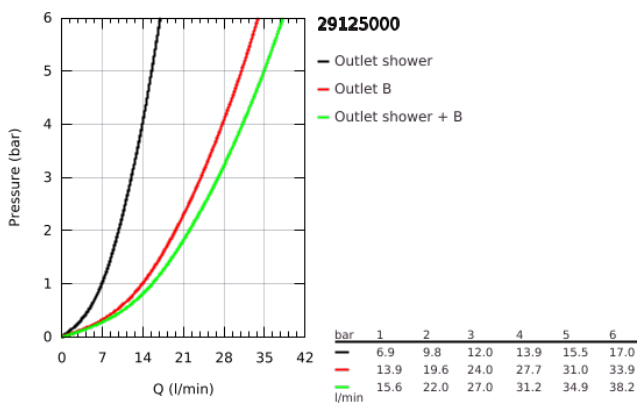

## 29 125 000 GROHTHERM SMARTCONTROL THERMOSTAT FOR CONCEALED INSTALLATION WITH 2 VALVES AND INTEGRATED SHOWER HOLDER

### PRODUCT DESCRIPTION

- Colour: chrome
- trim set for GROHE Rapido SmartBox (35 600/35 604)
- metal wall escutcheon with GROHE FastFixation (covered escutcheon and shaft sealing, covered fixing), retroactively 6° adjustable
- GROHE LongLife finish
- GROHE SmartControl - control the shower with intuitive push/turn button
- exchangeable symbols
- GROHE TurboStat - compact cartridge with wax thermoelement
- GROHE ProGrip - with knurl structure
- GROHE SafeStop - safety button at 38°C
- GROHE SafeStop Plus - optional temperature limiter at 43°C or 46°C included
- built-in non return valves and dirt strainers
- multiple outlets can be run simultaneously
- integrated shower union with shower outlet 1/2"
- without roughing-in set 35 600/35 604 (please order separately)
- flow performance: outlet B = 24 l/min, hand shower = 12 l/min, outlet B + hand shower = 27 l/min