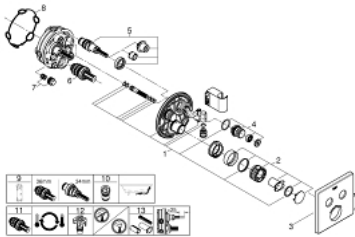

### PRODUCT DESCRIPTION

- Colour: chrome
- trim set for GROHE Rapido SmartBox (35 600/35 604)
- metal wall escutcheon with GROHE FastFixation (covered escutcheon and shaft sealing, covered fixing), retroactively 6° adjustable
- GROHE LongLife finish
- GROHE SmartControl - control the shower with intuitive push/turn button
- exchangeable symbols
- GROHE TurboStat - compact cartridge with wax thermoelement
- GROHE ProGrip - with knurled structure
- GROHE SafeStop - safety button at 38°C
- GROHE SafeStop Plus - optional temperature limiter at 43°C or 46°C included
- built-in non return valves and dirt strainers
- multiple outlets can be run simultaneously
- integrated shower union with shower outlet 1/2"
- without roughing-in set 35 600/35 604 (please order separately)
- flow performance: outlet B = 24 l/min, hand shower = 12 l/min, outlet B + hand shower = 27 l/min

### SPARE PARTS

- 1: Mounting Template (Spare part-nr. 48364000)
- 2: Temperature control handle (Spare part-nr. 49029000)
- 2.1: Cover cap (Spare part-nr. 1015030000)
- 2.2: handle adaptor (Spare part-nr. 1015059990)
- 3: Escutcheon (Spare part-nr. 49041000)
- 4: WC push button (Spare part-nr. 48361000)
- 4.1: pushbutton (Spare part-nr. 14077000)
- 5: Cartridge (Spare part-nr. 48359000)
- 5.1: Spindle (Spare part-nr. 49088000)
- 6: Thermostatic compact cartridge 3/4" (Spare part-nr. 49028000)
- 7: Non-return valves (Spare part-nr. 47979000)
- 8: Seal (Spare part-nr. 48360000)
- 9: Socket spanner (Spare part-nr. 49059000)\*
- 10: Backflow protection combination (EN1717) (Spare part-nr. 14055000)\*
- 11: GROHE TurboStat cartridge 3/4" (Spare part-nr. 49003000)\*
- 12: Service stops (Spare part-nr. 1405300M)\*
- 13: Universal extension set single-lever mixers, 25 mm (Spare part-nr. 14048000)\*