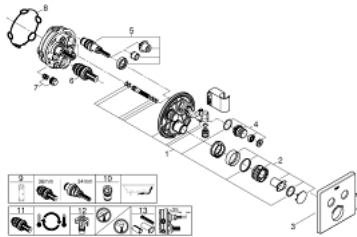

29 125 000 GROHTHERM SMARTCONTROL THERMOSTAT FOR CONCEALED INSTALLATION WITH 2 VALVES AND INTEGRATED SHOWER HOLDER

SPARE PARTS

- 1: Mounting template (Spare part-nr. 48364000)
 - 2: Temperature control handle (Spare part-nr. 49029000)
 - 2.1: Cover cap (Spare part-nr. 1015030000)
 - 2.2: handle adaptor (Spare part-nr. 1015059990)
 - 3: Escutcheon (Spare part-nr. 49041000)
 - 4: Push button (Spare part-nr. 48361000)
 - 4.1: pushbutton (Spare part-nr. 14077000)
 - 5: Cartridge (Spare part-nr. 48359000)
 - 5.1: Spindle (Spare part-nr. 49088000)
 - 6: Thermostatic compact cartridge 3/4" (Spare part-nr. 49028000)
 - 7: Non-return valves (Spare part-nr. 47979000)
 - 8: Seal (Spare part-nr. 48360000)
 - 9: Socket spanner (Spare part-nr. 49059000)*
 - 10: Backflow protection combination (EN1717) (Spare part-nr. 14055000)*
 - 11: GROHE TurboStat cartridge 3/4" (Spare part-nr. 49003000)*
 - 12: Service stops (Spare part-nr. 1405300M)*
 - 13: Universal extension set single-lever mixers, 25 mm (Spare part-nr. 14048000)*
- * Optional accessories