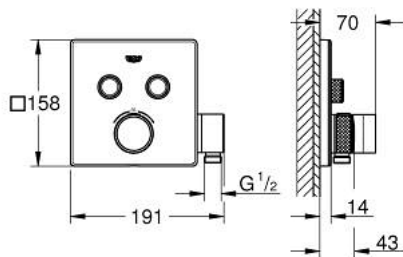

29 125 000 GROHTHERM SMARTCONTROL THERMOSTAT FOR CONCEALED INSTALLATION WITH 2 VALVES AND INTEGRATED SHOWER HOLDER

PRODUCT DESCRIPTION

- Tyc: Chrome
- trim set for GROHE Rapido SmartBox (35 600/35 604)
- metal wall escutcheon with GROHE FastFixation (covered escutcheon and shaft sealing, covered fixing), retroactively 6° adjustable
- GROHE LongLife finish
- GROHE SmartControl - control the shower with intuitive push/turn button
- exchangeable symbols
- GROHE TurboStat - compact cartridge with wax thermoelement
- GROHE ProGrip - with knurl structure
- GROHE SafeStop safety button at 38°C (calibration required)
- GROHE SafeStop Plus - optional temperature limiter at 43°C or 46°C included
- built-in non return valves and dirt strainers
- multiple outlets can be run simultaneously
- integrated shower union with shower outlet 1/2"
- without roughing-in set 35 600/35 604 (please order separately)
- flow performance: outlet B = 24 l/min, hand shower = 12 l/min, outlet B + hand shower = 27 l/min