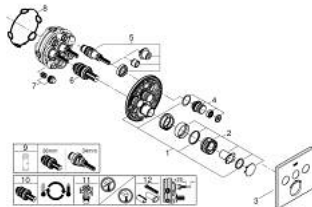

29 126 000 GROHTHERM SMARTCONTROL THERMOSTAT FOR CONCEALED INSTALLATION WITH 3 VALVES

PRODUCT DESCRIPTION

- Colour: chrome
- trim set for GROHE Rapido SmartBox (35 600/35 604)
- metal wall escutcheon with GROHE FastFixation (covered escutcheon and shaft sealing, covered fixing), retroactively 6° adjustable
- GROHE LongLife finish
- GROHE SmartControl - control the shower with intuitive push/turn button
- exchangeable symbols
- GROHE TurboStat - compact cartridge with wax thermoelement
- GROHE ProGrip - with knurled structure
- GROHE SafeStop - safety button at 38°C
- GROHE SafeStop Plus - optional temperature limiter at 43°C or 46°C included
- built-in non return valves and dirt strainers
- multiple outlets can be run simultaneously
- without roughing-in set 35 600/35 604 (please order separately)
- flow performance: outlet A = 23 l/min, outlet B = 27 l/min, outlet C = 23 l/min, outlet A + B = 33 l/min, outlet A + B + C = 36 l/min

29 126 000 GROHTHERM SMARTCONTROL THERMOSTAT FOR CONCEALED INSTALLATION WITH 3 VALVES

SPARE PARTS

- 1: Mounting plate (Spare part-nr. 48362000)
 - 2: Temperature control handle (Spare part-nr. 49029000)
 - 2.1: Cover cap (Spare part-nr. 1015030000)
 - 2.2: handle adaptor (Spare part-nr. 1015059990)
 - 3: Escutcheon (Spare part-nr. 49042000)
 - 4: WC push button (Spare part-nr. 48361000)
 - 4.1: pushbutton (Spare part-nr. 14077000)
 - 5: Cartridge (Spare part-nr. 48359000)
 - 5.1: Spindle (Spare part-nr. 49088000)
 - 6: Thermostatic compact cartridge 3/4" (Spare part-nr. 49028000)
 - 7: Non-return valves (Spare part-nr. 47979000)
 - 8: Seal (Spare part-nr. 48360000)
 - 9: Socket spanner (Spare part-nr. 49059000)*
 - 10: GROHE TurboStat cartridge 3/4" (Spare part-nr. 49003000)*
 - 11: Service stops (Spare part-nr. 1405300M)*
 - 12: Universal extension set single-lever mixers, 25 mm (Spare part-nr. 14048000)*
- * Optional accessories