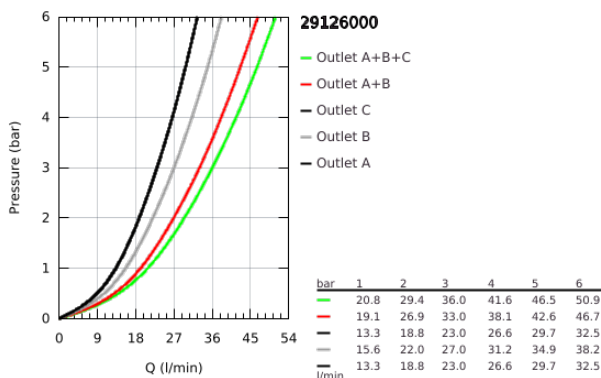

29 126 000 GROHTHERM SMARTCONTROL THERMOSTAT FOR CONCEALED INSTALLATION WITH 3 VALVES

PRODUCT DESCRIPTION

- Colour: chrome
- trim set for GROHE Rapido SmartBox (35 600/35 604)
- metal wall escutcheon with GROHE FastFixation (covered escutcheon and shaft sealing, covered fixing), retroactively 6° adjustable
- GROHE LongLife finish
- GROHE SmartControl - control the shower with intuitive push/turn button
- exchangeable symbols
- GROHE TurboStat - compact cartridge with wax thermoelement
- GROHE ProGrip - with knurl structure
- GROHE SafeStop - safety button at 38°C
- GROHE SafeStop Plus - optional temperature limiter at 43°C or 46°C included
- built-in non return valves and dirt strainers
- multiple outlets can be run simultaneously
- without roughing-in set 35 600/35 604 (please order separately)
- flow performance: outlet A = 23 l/min, outlet B = 27 l/min, outlet C = 23 l/min, outlet A + B = 33 l/min, outlet A + B + C = 36 l/min

29 126 000 GROHTHERM SMARTCONTROL THERMOSTAT FOR CONCEALED INSTALLATION WITH 3 VALVES

SPARE PARTS

- 1: Mounting plate (Spare part-nr. 48362000)
 - 2: Temperature control handle (Spare part-nr. 49029000)
 - 2.1: Cover cap (Spare part-nr. 1015030000)
 - 2.2: handle adaptor (Spare part-nr. 1015059990)
 - 3: Escutcheon (Spare part-nr. 49042000)
 - 4: WC push button (Spare part-nr. 48361000)
 - 4.1: pushbutton (Spare part-nr. 14077000)
 - 5: Cartridge (Spare part-nr. 48359000)
 - 5.1: Spindle (Spare part-nr. 49088000)
 - 6: Thermostatic compact cartridge 3/4" (Spare part-nr. 49028000)
 - 7: Non-return valves (Spare part-nr. 47979000)
 - 8: Seal (Spare part-nr. 48360000)
 - 9: Socket spanner (Spare part-nr. 49059000)*
 - 10: GROHE TurboStat cartridge 3/4" (Spare part-nr. 49003000)*
 - 11: Service stops (Spare part-nr. 1405300M)*
 - 12: Universal extension set single-lever mixers, 25 mm (Spare part-nr. 14048000)*
- * Optional accessories