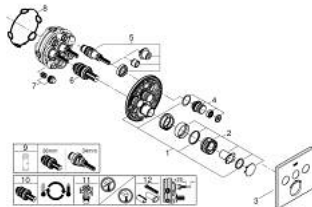

29 126 000 GROHTHERM SMARTCONTROL THERMOSTAT FOR CONCEALED INSTALLATION WITH 3 VALVES

PRODUCT DESCRIPTION

- Colour: chrome
- trim set for GROHE Rapido SmartBox (35 600/35 604)
- metal wall escutcheon with GROHE FastFixation (covered escutcheon and shaft sealing, covered fixing), retroactively 6° adjustable
- GROHE LongLife finish
- GROHE SmartControl - control the shower with intuitive push/turn button
- exchangeable symbols
- GROHE TurboStat - compact cartridge with wax thermoelement
- GROHE ProGrip - with knurl structure
- GROHE SafeStop - safety button at 38°C
- GROHE SafeStop Plus - optional temperature limiter at 43°C or 46°C included
- built-in non return valves and dirt strainers
- multiple outlets can be run simultaneously
- without roughing-in set 35 600/35 604 (please order separately)
- flow performance: outlet A = 23 l/min, outlet B = 27 l/min, outlet C = 23 l/min, outlet A + B = 33 l/min, outlet A + B + C = 36 l/min

29 126 000 GROHTHERM SMARTCONTROL THERMOSTAT FOR CONCEALED INSTALLATION WITH 3 VALVES

SPARE PARTS

- 1: Mounting plate (Spare part-nr. 48362000)
 - 2: Temperature control handle (Spare part-nr. 49029000)
 - 2.1: Cover cap (Spare part-nr. 1015030000)
 - 2.2: handle adaptor (Spare part-nr. 1015059990)
 - 3: Escutcheon (Spare part-nr. 49042000)
 - 4: WC push button (Spare part-nr. 48361000)
 - 4.1: pushbutton (Spare part-nr. 14077000)
 - 5: Cartridge (Spare part-nr. 48359000)
 - 5.1: Spindle (Spare part-nr. 49088000)
 - 6: Thermostatic compact cartridge 3/4" (Spare part-nr. 49028000)
 - 7: Non-return valves (Spare part-nr. 47979000)
 - 8: Seal (Spare part-nr. 48360000)
 - 9: Socket spanner (Spare part-nr. 49059000)*
 - 10: GROHE TurboStat cartridge 3/4" (Spare part-nr. 49003000)*
 - 11: Service stops (Spare part-nr. 1405300M)*
 - 12: Universal extension set single-lever mixers, 25 mm (Spare part-nr. 14048000)*
- * Optional accessories