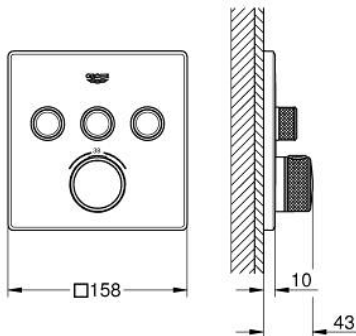

29 126 000 GROHTHERM SMARTCONTROL THERMOSTAT FOR CONCEALED INSTALLATION WITH 3 VALVES

PRODUCT DESCRIPTION

- Colour: chrome
- trim set for GROHE Rapido SmartBox (35 600/35 604)
- metal wall escutcheon with GROHE FastFixation (covered escutcheon and shaft sealing, covered fixing), retroactively 6° adjustable
- GROHE LongLife finish
- GROHE SmartControl - control the shower with intuitive push/turn button
- exchangeable symbols
- GROHE TurboStat - compact cartridge with wax thermoelement
- GROHE ProGrip - with knurl structure
- GROHE SafeStop - safety button at 38°C
- GROHE SafeStop Plus - optional temperature limiter at 43°C or 46°C included
- built-in non return valves and dirt strainers
- multiple outlets can be run simultaneously
- without roughing-in set 35 600/35 604 (please order separately)
- flow performance: outlet A = 23 l/min, outlet B = 27 l/min, outlet C = 23 l/min, outlet A + B = 33 l/min, outlet A + B + C = 36 l/min

29 126 000 GROHTHERM SMARTCONTROL THERMOSTAT FOR CONCEALED INSTALLATION WITH 3 VALVES

SPARE PARTS

- 1: Mounting plate (Spare part-nr. 48362000)
 - 2: Temperature control handle (Spare part-nr. 49029000)
 - 2.1: Cover cap (Spare part-nr. 1015030000)
 - 2.2: handle adaptor (Spare part-nr. 1015059990)
 - 3: Escutcheon (Spare part-nr. 49042000)
 - 4: WC push button (Spare part-nr. 48361000)
 - 4.1: pushbutton (Spare part-nr. 14077000)
 - 5: Cartridge (Spare part-nr. 48359000)
 - 5.1: Spindle (Spare part-nr. 49088000)
 - 6: Thermostatic compact cartridge 3/4" (Spare part-nr. 49028000)
 - 7: Non-return valves (Spare part-nr. 47979000)
 - 8: Seal (Spare part-nr. 48360000)
 - 9: Socket spanner (Spare part-nr. 49059000)*
 - 10: GROHE TurboStat cartridge 3/4" (Spare part-nr. 49003000)*
 - 11: Service stops (Spare part-nr. 1405300M)*
 - 12: Universal extension set single-lever mixers, 25 mm (Spare part-nr. 14048000)*
- * Optional accessories