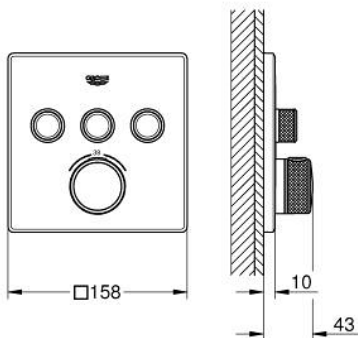

29 126 000 GROHTHERM SMARTCONTROL THERMOSTAT FOR CONCEALED INSTALLATION WITH 3 VALVES

PRODUCT DESCRIPTION

- Colour: chrome
- trim set for GROHE Rapido SmartBox (35 600/35 604)
- metal wall escutcheon with GROHE FastFixation (covered escutcheon and shaft sealing, covered fixing), retroactively 6° adjustable
- GROHE LongLife finish
- GROHE SmartControl - control the shower with intuitive push/turn button
- exchangeable symbols
- GROHE TurboStat - compact cartridge with wax thermoelement
- GROHE ProGrip - with knurled structure
- GROHE SafeStop - safety button at 38°C
- GROHE SafeStop Plus - optional temperature limiter at 43°C or 46°C included
- built-in non return valves and dirt strainers
- multiple outlets can be run simultaneously
- without roughing-in set 35 600/35 604 (please order separately)
- flow performance: outlet A = 23 l/min, outlet B = 27 l/min, outlet C = 23 l/min, outlet A + B = 33 l/min, outlet A + B + C = 36 l/min

29 126 000 GROHTHERM SMARTCONTROL THERMOSTAT FOR CONCEALED INSTALLATION WITH 3 VALVES

SPARE PARTS

- 1: Mounting plate (Spare part-nr. 48362000)
 - 2: Temperature control handle (Spare part-nr. 49029000)
 - 2.1: Cover cap (Spare part-nr. 1015030000)
 - 2.2: handle adaptor (Spare part-nr. 1015059990)
 - 3: Escutcheon (Spare part-nr. 49042000)
 - 4: WC push button (Spare part-nr. 48361000)
 - 4.1: pushbutton (Spare part-nr. 14077000)
 - 5: Cartridge (Spare part-nr. 48359000)
 - 5.1: Spindle (Spare part-nr. 49088000)
 - 6: Thermostatic compact cartridge 3/4" (Spare part-nr. 49028000)
 - 7: Non-return valves (Spare part-nr. 47979000)
 - 8: Seal (Spare part-nr. 48360000)
 - 9: Socket spanner (Spare part-nr. 49059000)*
 - 10: GROHE TurboStat cartridge 3/4" (Spare part-nr. 49003000)*
 - 11: Service stops (Spare part-nr. 1405300M)*
 - 12: Universal extension set single-lever mixers, 25 mm (Spare part-nr. 14048000)*
- * Optional accessories