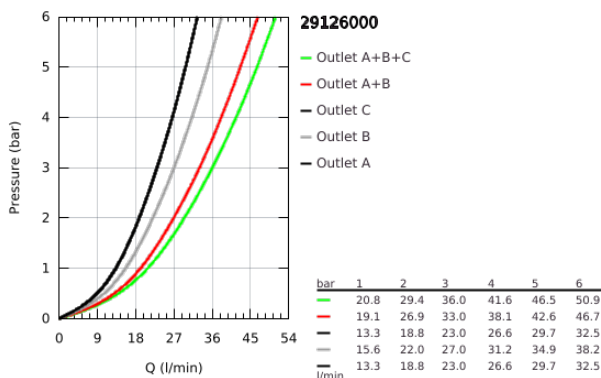

29 126 000 GROHTHERM SMARTCONTROL THERMOSTAT FOR CONCEALED INSTALLATION WITH 3 VALVES

PRODUCT DESCRIPTION

- Colour: chrome
- trim set for GROHE Rapido SmartBox (35 600/35 604)
- metal wall escutcheon with GROHE FastFixation (covered escutcheon and shaft sealing, covered fixing), retroactively 6° adjustable
- GROHE LongLife finish
- GROHE SmartControl - control the shower with intuitive push/turn button
- exchangeable symbols
- GROHE TurboStat - compact cartridge with wax thermoelement
- GROHE ProGrip - with knurled structure
- GROHE SafeStop - safety button at 38°C
- GROHE SafeStop Plus - optional temperature limiter at 43°C or 46°C included
- built-in non return valves and dirt strainers
- multiple outlets can be run simultaneously
- without roughing-in set 35 600/35 604 (please order separately)
- flow performance: outlet A = 23 l/min, outlet B = 27 l/min, outlet C = 23 l/min, outlet A + B = 33 l/min, outlet A + B + C = 36 l/min

29 126 000 GROHTHERM SMARTCONTROL THERMOSTAT FOR CONCEALED INSTALLATION WITH 3 VALVES

SPARE PARTS

- 1: Mounting plate (Spare part-nr. 48362000)
 - 2: Temperature control handle (Spare part-nr. 49029000)
 - 2.1: Cover cap (Spare part-nr. 1015030000)
 - 2.2: handle adaptor (Spare part-nr. 1015059990)
 - 3: Escutcheon (Spare part-nr. 49042000)
 - 4: WC push button (Spare part-nr. 48361000)
 - 4.1: pushbutton (Spare part-nr. 14077000)
 - 5: Cartridge (Spare part-nr. 48359000)
 - 5.1: Spindle (Spare part-nr. 49088000)
 - 6: Thermostatic compact cartridge 3/4" (Spare part-nr. 49028000)
 - 7: Non-return valves (Spare part-nr. 47979000)
 - 8: Seal (Spare part-nr. 48360000)
 - 9: Socket spanner (Spare part-nr. 49059000)*
 - 10: GROHE TurboStat cartridge 3/4" (Spare part-nr. 49003000)*
 - 11: Service stops (Spare part-nr. 1405300M)*
 - 12: Universal extension set single-lever mixers, 25 mm (Spare part-nr. 14048000)*
- * Optional accessories