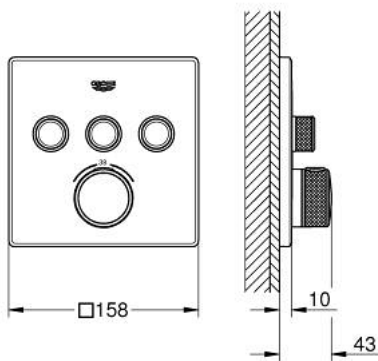

### PRODUCT DESCRIPTION

- Tyc: Chrome
- trim set for GROHE Rapido SmartBox (35 600/35 604)
- metal wall escutcheon with GROHE FastFixation (covered escutcheon and shaft sealing, covered fixing), retroactively 6° adjustable
- GROHE LongLife finish
- GROHE SmartControl - control the shower with intuitive push/turn button
- exchangeable symbols
- GROHE TurboStat - compact cartridge with wax thermoelement
- GROHE ProGrip - with knurled structure
- GROHE SafeStop safety button at 38°C ( calibration required )
- GROHE SafeStop Plus - optional temperature limiter at 43°C or 46°C included
- built-in non return valves and dirt strainers
- multiple outlets can be run simultaneously
- without roughing-in set 35 600/35 604 (please order separately)
- flow performance: outlet A = 23 l/min, outlet B = 27 l/min, outlet C = 23 l/min, outlet A + B = 33 l/min, outlet A + B + C = 36 l/min

### SPARE PARTS

- 1: Mounting plate (Spare part-nr. 48362000)
  - 2: Temperature control handle (Spare part-nr. 49029000)
  - 2.1: Cover cap (Spare part-nr. 1015030000)
  - 2.2: handle adaptor (Spare part-nr. 1015059990)
  - 3: Escutcheon (Spare part-nr. 49042000)
  - 4: Push button (Spare part-nr. 48361000)
  - 4.1: pushbutton (Spare part-nr. 14077000)
  - 5: Cartridge (Spare part-nr. 48359000)
  - 5.1: Spindle (Spare part-nr. 49088000)
  - 6: Thermostatic compact cartridge 3/4" (Spare part-nr. 49028000)
  - 7: Non-return valves (Spare part-nr. 47979000)
  - 8: Seal (Spare part-nr. 48360000)
  - 9: Socket spanner (Spare part-nr. 49059000)\*
  - 10: GROHE TurboStat cartridge 3/4" (Spare part-nr. 49003000)\*
  - 11: Service stops (Spare part-nr. 1405300M)\*
  - 12: Universal extension set single-lever mixers, 25 mm (Spare part-nr. 14048000)\*
- \* Optional accessories