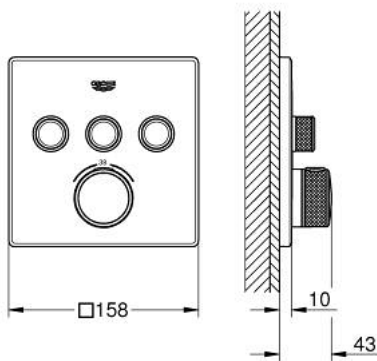

## 29 126 243 0 GROHTHERM SMARTCONTROL THERMOSTAT FOR CONCEALED INSTALLATION WITH 3 VALVES

### PRODUCT DESCRIPTION

- Tyc: matte black
- trim set for GROHE Rapido SmartBox (35 600/35 604)
- metal wall escutcheon with FastFixation (covered escutcheon and shaft sealing, covered fixing), retroactively 6 ° adjustable
- GROHE SmartControl - control the shower with intuitive push/turn button
- exchangeable symbols
- GROHE TurboStat - compact cartridge with wax thermoelement
- GROHE ProGrip - with knurled structure
- GROHE SafeStop safety button at 38°C ( calibration required )
- GROHE SafeStop Plus - optional temperature limiter at 43°C or 46°C included
- built-in non return valves and dirt strainers
- multiple outlets can be run simultaneously
- without roughing-in set 35 600/35 604 (please order separately)
- flow performance: outlet A = 23 l/min, outlet B = 27 l/min, outlet C = 23 l/min, outlet A + B = 33 l/min, outlet A + B + C = 36 l/min