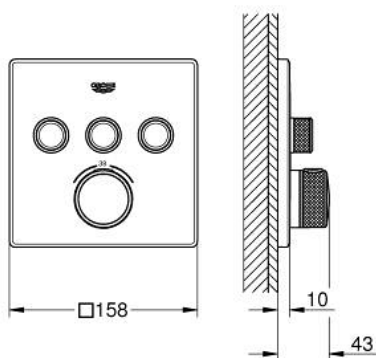

## 29 126 A00 GROHTHERM SMARTCONTROL THERMOSTAT FOR CONCEALED INSTALLATION WITH 3 VALVES

### PRODUCT DESCRIPTION

- Colour: hard graphite
- trim set for GROHE Rapido SmartBox (35 600/35 604)
- metal wall escutcheon with GROHE FastFixation (covered escutcheon and shaft sealing, covered fixing), retroactively 6° adjustable
- GROHE LongLife finish
- GROHE SmartControl - control the shower with intuitive push/turn button
- exchangeable symbols
- GROHE TurboStat - compact cartridge with wax thermoelement
- GROHE SafeStop - safety button at 38°C
- GROHE SafeStop Plus - optional temperature limiter at 43°C or 46°C included
- built-in non return valves and dirt strainers
- multiple outlets can be run simultaneously
- without roughing-in set 35 600/35 604 (please order separately)
- flow performance: outlet A = 23 l/min, outlet B = 27 l/min, outlet C = 23 l/min, outlet A + B = 33 l/min, outlet A + B + C = 36 l/min