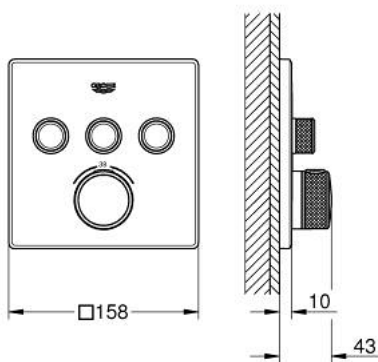

29 126 A00 GROHTHERM SMARTCONTROL THERMOSTAT FOR CONCEALED INSTALLATION WITH 3 VALVES

PRODUCT DESCRIPTION

- Tyc: hard graphite
- trim set for GROHE Rapido SmartBox (35 600/35 604)
- metal wall escutcheon with GROHE FastFixation (covered escutcheon and shaft sealing, covered fixing), retroactively 6° adjustable
- GROHE LongLife finish
- GROHE SmartControl - control the shower with intuitive push/turn button
- exchangeable symbols
- GROHE TurboStat - compact cartridge with wax thermostatic element
- GROHE SafeStop safety button at 38°C (calibration required)
- GROHE SafeStop Plus - optional temperature limiter at 43°C or 46°C included
- built-in non return valves and dirt strainers
- multiple outlets can be run simultaneously
- without roughing-in set 35 600/35 604 (please order separately)
- flow performance: outlet A = 23 l/min, outlet B = 27 l/min, outlet C = 23 l/min, outlet A + B = 33 l/min, outlet A + B + C = 36 l/min