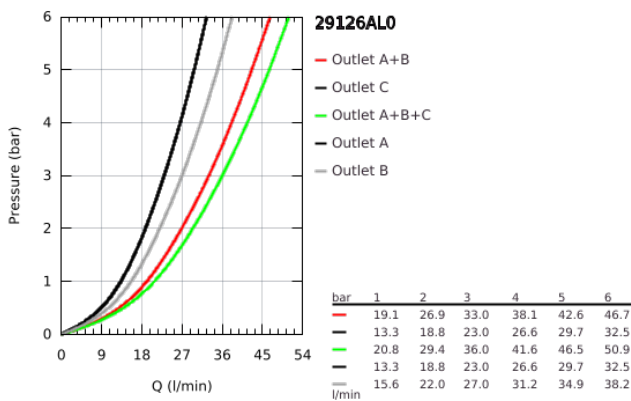

29 126 AL0 GROHTHERM SMARTCONTROL THERMOSTAT FOR CONCEALED INSTALLATION WITH 3 VALVES

PRODUCT DESCRIPTION

- Colour: brushed hard graphite
- trim set for GROHE Rapido SmartBox (35 600/35 604)
- metal wall escutcheon with GROHE FastFixation (covered escutcheon and shaft sealing, covered fixing), retroactively 6° adjustable
- GROHE LongLife finish
- GROHE SmartControl - control the shower with intuitive push/turn button
- exchangeable symbols
- GROHE TurboStat - compact cartridge with wax thermoelement
- GROHE SafeStop - safety button at 38°C
- GROHE SafeStop Plus - optional temperature limiter at 43°C or 46°C included
- built-in non return valves and dirt strainers
- multiple outlets can be run simultaneously
- without roughing-in set 35 600/35 604 (please order separately)
- flow performance: outlet A = 23 l/min, outlet B = 27 l/min, outlet C = 23 l/min, outlet A + B = 33 l/min, outlet A + B + C = 36 l/min

29 126 AL0 GROHTHERM SMARTCONTROL THERMOSTAT FOR CONCEALED INSTALLATION WITH 3 VALVES

SPARE PARTS

- 1: Mounting plate (Spare part-nr. 48362000)
- 2: Temperature control handle (Spare part-nr. 49029AL0)
- 3: Escutcheon (Spare part-nr. 49042AL0)
- 4: WC push button (Spare part-nr. 48361AL0)
- 4.1: pushbutton (Spare part-nr. 14077000)
- 5: Cartridge (Spare part-nr. 48359000)
- 5.1: Spindle (Spare part-nr. 49088000)
- 6: Thermostatic compact cartridge 3/4" (Spare part-nr. 49028000)
- 7: Non-return valves (Spare part-nr. 47979000)
- 8: Seal (Spare part-nr. 48360000)
- 9: Socket spanner (Spare part-nr. 49059000)*
- 10: GROHE TurboStat cartridge 3/4" (Spare part-nr. 49003000)*
- 11: Service stops (Spare part-nr. 1405300M)*
- 12: Universal extension set single-lever mixers, 25 mm (Spare part-nr. 14048000)*