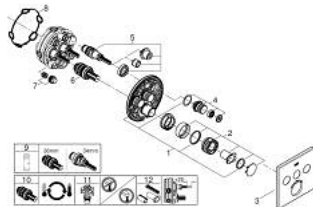

29 126 AL0 GROHTHERM SMARTCONTROL THERMOSTAT FOR CONCEALED INSTALLATION WITH 3 VALVES

PRODUCT DESCRIPTION

- Tyc: brushed hard graphite
- trim set for GROHE Rapido SmartBox (35 600/35 604)
- metal wall escutcheon with GROHE FastFixation (covered escutcheon and shaft sealing, covered fixing), retroactively 6° adjustable
- GROHE LongLife finish
- GROHE SmartControl - control the shower with intuitive push/turn button
- exchangeable symbols
- GROHE TurboStat - compact cartridge with wax thermostatic element
- GROHE SafeStop safety button at 38°C (calibration required)
- GROHE SafeStop Plus - optional temperature limiter at 43°C or 46°C included
- built-in non return valves and dirt strainers
- multiple outlets can be run simultaneously
- without roughing-in set 35 600/35 604 (please order separately)
- flow performance: outlet A = 23 l/min, outlet B = 27 l/min, outlet C = 23 l/min, outlet A + B = 33 l/min, outlet A + B + C = 36 l/min

29 126 AL0 GROHTHERM SMARTCONTROL THERMOSTAT FOR CONCEALED INSTALLATION WITH 3 VALVES

SPARE PARTS

- 1: Mounting plate (Spare part-nr. 48362000)
- 2: Temperature control handle (Spare part-nr. 49029AL0)
- 3: Escutcheon (Spare part-nr. 49042AL0)
- 4: Push button (Spare part-nr. 48361AL0)
- 4.1: pushbutton (Spare part-nr. 14077000)
- 5: Cartridge (Spare part-nr. 48359000)
- 5.1: Spindle (Spare part-nr. 49088000)
- 6: Thermostatic compact cartridge 3/4" (Spare part-nr. 49028000)
- 7: Non-return valves (Spare part-nr. 47979000)
- 8: Seal (Spare part-nr. 48360000)
- 9: Socket spanner (Spare part-nr. 49059000)*
- 10: GROHE TurboStat cartridge 3/4" (Spare part-nr. 49003000)*
- 11: Service stops (Spare part-nr. 1405300M)*
- 12: Universal extension set single-lever mixers, 25 mm (Spare part-nr. 14048000)*