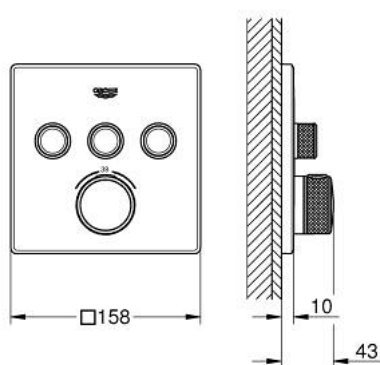

29 126 AL0 GROHTHERM SMARTCONTROL THERMOSTAT FOR CONCEALED INSTALLATION WITH 3 VALVES

PRODUCT DESCRIPTION

- Tyc: brushed hard graphite
- trim set for GROHE Rapido SmartBox (35 600/35 604)
- metal wall escutcheon with GROHE FastFixation (covered escutcheon and shaft sealing, covered fixing), retroactively 6° adjustable
- GROHE LongLife finish
- GROHE SmartControl - control the shower with intuitive push/turn button
- exchangeable symbols
- GROHE TurboStat - compact cartridge with wax thermostatic element
- GROHE SafeStop safety button at 38°C (calibration required)
- GROHE SafeStop Plus - optional temperature limiter at 43°C or 46°C included
- built-in non return valves and dirt strainers
- multiple outlets can be run simultaneously
- without roughing-in set 35 600/35 604 (please order separately)
- flow performance: outlet A = 23 l/min, outlet B = 27 l/min, outlet C = 23 l/min, outlet A + B = 33 l/min, outlet A + B + C = 36 l/min

29 126 AL0 GROHTHERM SMARTCONTROL THERMOSTAT FOR CONCEALED INSTALLATION WITH 3 VALVES

SPARE PARTS

- 1: Mounting plate (Spare part-nr. 48362000)
- 2: Temperature control handle (Spare part-nr. 49029AL0)
- 3: Escutcheon (Spare part-nr. 49042AL0)
- 4: Push button (Spare part-nr. 48361AL0)
- 4.1: pushbutton (Spare part-nr. 14077000)
- 5: Cartridge (Spare part-nr. 48359000)
- 5.1: Spindle (Spare part-nr. 49088000)
- 6: Thermostatic compact cartridge 3/4" (Spare part-nr. 49028000)
- 7: Non-return valves (Spare part-nr. 47979000)
- 8: Seal (Spare part-nr. 48360000)
- 9: Socket spanner (Spare part-nr. 49059000)*
- 10: GROHE TurboStat cartridge 3/4" (Spare part-nr. 49003000)*
- 11: Service stops (Spare part-nr. 1405300M)*
- 12: Universal extension set single-lever mixers, 25 mm (Spare part-nr. 14048000)*