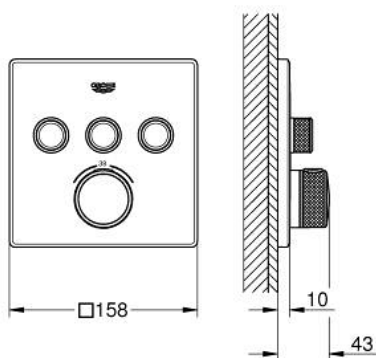

## 29 126 DA0 GROHTHERM SMARTCONTROL THERMOSTAT FOR CONCEALED INSTALLATION WITH 3 VALVES

### PRODUCT DESCRIPTION

- Colour: warm sunset
- trim set for GROHE Rapido SmartBox (35 600/35 604)
- metal wall escutcheon with GROHE FastFixation (covered escutcheon and shaft sealing, covered fixing), retroactively 6° adjustable
- GROHE LongLife finish
- GROHE SmartControl - control the shower with intuitive push/turn button
- exchangeable symbols
- GROHE TurboStat - compact cartridge with wax thermoelement
- GROHE SafeStop - safety button at 38°C
- GROHE SafeStop Plus - optional temperature limiter at 43°C or 46°C included
- built-in non return valves and dirt strainers
- multiple outlets can be run simultaneously
- without roughing-in set 35 600/35 604 (please order separately)
- flow performance: outlet A = 23 l/min, outlet B = 27 l/min, outlet C = 23 l/min, outlet A + B = 33 l/min, outlet A + B + C = 36 l/min