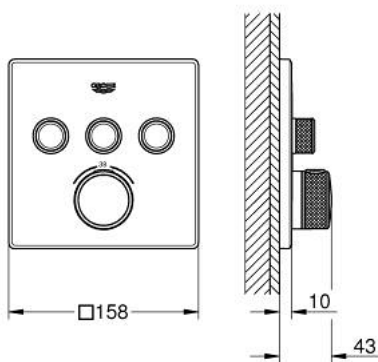

29 126 DA0 GROHTHERM SMARTCONTROL THERMOSTAT FOR CONCEALED INSTALLATION WITH 3 VALVES

PRODUCT DESCRIPTION

- Tyc: warm sunset
- trim set for GROHE Rapido SmartBox (35 600/35 604)
- metal wall escutcheon with GROHE FastFixation (covered escutcheon and shaft sealing, covered fixing), retroactively 6° adjustable
- GROHE LongLife finish
- GROHE SmartControl - control the shower with intuitive push/turn button
- exchangeable symbols
- GROHE TurboStat - compact cartridge with wax thermostatic element
- GROHE SafeStop safety button at 38°C (calibration required)
- GROHE SafeStop Plus - optional temperature limiter at 43°C or 46°C included
- built-in non return valves and dirt strainers
- multiple outlets can be run simultaneously
- without roughing-in set 35 600/35 604 (please order separately)
- flow performance: outlet A = 23 l/min, outlet B = 27 l/min, outlet C = 23 l/min, outlet A + B = 33 l/min, outlet A + B + C = 36 l/min