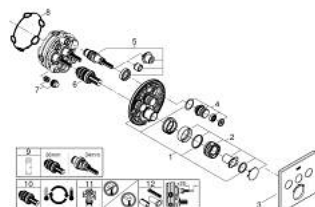

29 126 DC0 GROHTHERM SMARTCONTROL THERMOSTAT FOR CONCEALED INSTALLATION WITH 3 VALVES

PRODUCT DESCRIPTION

- Colour: supersteel
- trim set for GROHE Rapido SmartBox (35 600/35 604)
- metal wall escutcheon with GROHE FastFixation (covered escutcheon and shaft sealing, covered fixing), retroactively 6° adjustable
- GROHE LongLife finish
- GROHE SmartControl - control the shower with intuitive push/turn button
- exchangeable symbols
- GROHE TurboStat - compact cartridge with wax thermoelement
- GROHE SafeStop - safety button at 38°C
- GROHE SafeStop Plus - optional temperature limiter at 43°C or 46°C included
- built-in non return valves and dirt strainers
- multiple outlets can be run simultaneously
- without roughing-in set 35 600/35 604 (please order separately)
- flow performance: outlet A = 23 l/min, outlet B = 27 l/min, outlet C = 23 l/min, outlet A + B = 33 l/min, outlet A + B + C = 36 l/min

29 126 DC0 GROHTHERM SMARTCONTROL THERMOSTAT FOR CONCEALED INSTALLATION WITH 3 VALVES

SPARE PARTS

- 1: Mounting plate (Spare part-nr. 48362000)
- 2: Temperature control handle (Spare part-nr. 49029DC0)
- 3: Escutcheon (Spare part-nr. 49042DC0)
- 4: WC push button (Spare part-nr. 48361DC0)
- 4.1: pushbutton (Spare part-nr. 14077000)
- 5: Cartridge (Spare part-nr. 48359000)
- 5.1: Spindle (Spare part-nr. 49088000)
- 6: Thermostatic compact cartridge 3/4" (Spare part-nr. 49028000)
- 7: Non-return valves (Spare part-nr. 47979000)
- 8: Seal (Spare part-nr. 48360000)
- 9: Socket spanner (Spare part-nr. 49059000)*
- 10: GROHE TurboStat cartridge 3/4" (Spare part-nr. 49003000)*
- 11: Service stops (Spare part-nr. 1405300M)*
- 12: Universal extension set single-lever mixers, 25 mm (Spare part-nr. 14048000)*