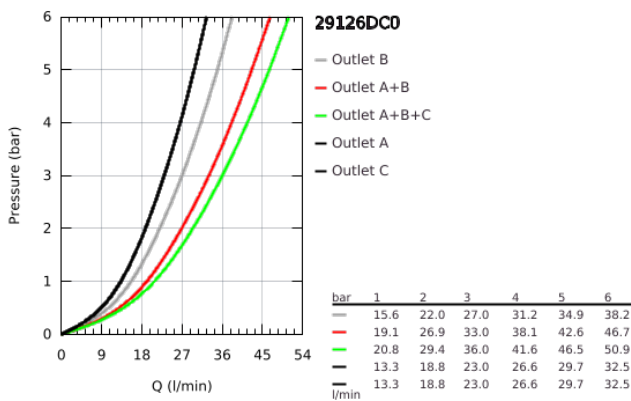

29 126 DC0 GROHTHERM SMARTCONTROL THERMOSTAT FOR CONCEALED INSTALLATION WITH 3 VALVES

PRODUCT DESCRIPTION

- Colour: supersteel
- trim set for GROHE Rapido SmartBox (35 600/35 604)
- metal wall escutcheon with GROHE FastFixation (covered escutcheon and shaft sealing, covered fixing), retroactively 6° adjustable
- GROHE LongLife finish
- GROHE SmartControl - control the shower with intuitive push/turn button
- exchangeable symbols
- GROHE TurboStat - compact cartridge with wax thermoelement
- GROHE SafeStop - safety button at 38°C
- GROHE SafeStop Plus - optional temperature limiter at 43°C or 46°C included
- built-in non return valves and dirt strainers
- multiple outlets can be run simultaneously
- without roughing-in set 35 600/35 604 (please order separately)
- flow performance: outlet A = 23 l/min, outlet B = 27 l/min, outlet C = 23 l/min, outlet A + B = 33 l/min, outlet A + B + C = 36 l/min

29 126 DC0 GROHTHERM SMARTCONTROL THERMOSTAT FOR CONCEALED INSTALLATION WITH 3 VALVES

SPARE PARTS

- 1: Mounting plate (Spare part-nr. 48362000)
- 2: Temperature control handle (Spare part-nr. 49029DC0)
- 3: Escutcheon (Spare part-nr. 49042DC0)
- 4: WC push button (Spare part-nr. 48361DC0)
- 4.1: pushbutton (Spare part-nr. 14077000)
- 5: Cartridge (Spare part-nr. 48359000)
- 5.1: Spindle (Spare part-nr. 49088000)
- 6: Thermostatic compact cartridge 3/4" (Spare part-nr. 49028000)
- 7: Non-return valves (Spare part-nr. 47979000)
- 8: Seal (Spare part-nr. 48360000)
- 9: Socket spanner (Spare part-nr. 49059000)*
- 10: GROHE TurboStat cartridge 3/4" (Spare part-nr. 49003000)*
- 11: Service stops (Spare part-nr. 1405300M)*
- 12: Universal extension set single-lever mixers, 25 mm (Spare part-nr. 14048000)*