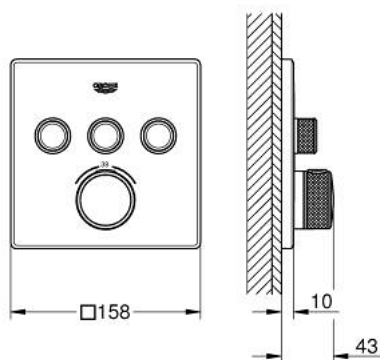

### PRODUCT DESCRIPTION

- Tyc: supersteel
- trim set for GROHE Rapido SmartBox (35 600/35 604)
- metal wall escutcheon with GROHE FastFixation (covered escutcheon and shaft sealing, covered fixing), retroactively 6° adjustable
- GROHE LongLife finish
- GROHE SmartControl - control the shower with intuitive push/turn button
- exchangeable symbols
- GROHE TurboStat - compact cartridge with wax thermostatic element
- GROHE SafeStop safety button at 38°C ( calibration required )
- GROHE SafeStop Plus - optional temperature limiter at 43°C or 46°C included
- built-in non return valves and dirt strainers
- multiple outlets can be run simultaneously
- without roughing-in set 35 600/35 604 (please order separately)
- flow performance: outlet A = 23 l/min, outlet B = 27 l/min, outlet C = 23 l/min, outlet A + B = 33 l/min, outlet A + B + C = 36 l/min

### SPARE PARTS

- 1: Mounting plate (Spare part-nr. 48362000)
- 2: Temperature control handle (Spare part-nr. 49029DC0)
- 3: Escutcheon (Spare part-nr. 49042DC0)
- 4: Push button (Spare part-nr. 48361DC0)
- 4.1: pushbutton (Spare part-nr. 14077000)
- 5: Cartridge (Spare part-nr. 48359000)
- 5.1: Spindle (Spare part-nr. 49088000)
- 6: Thermostatic compact cartridge 3/4" (Spare part-nr. 49028000)
- 7: Non-return valves (Spare part-nr. 47979000)
- 8: Seal (Spare part-nr. 48360000)
- 9: Socket spanner (Spare part-nr. 49059000)\*
- 10: GROHE TurboStat cartridge 3/4" (Spare part-nr. 49003000)\*
- 11: Service stops (Spare part-nr. 1405300M)\*
- 12: Universal extension set single-lever mixers, 25 mm (Spare part-nr. 14048000)\*