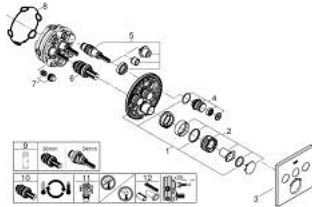

## 29 126 DC0 GROHTHERM SMARTCONTROL THERMOSTAT FOR CONCEALED INSTALLATION WITH 3 VALVES

### PRODUCT DESCRIPTION

- Tyc: supersteel
- trim set for GROHE Rapido SmartBox (35 600/35 604)
- metal wall escutcheon with GROHE FastFixation (covered escutcheon and shaft sealing, covered fixing), retroactively 6° adjustable
- GROHE LongLife finish
- GROHE SmartControl - control the shower with intuitive push/turn button
- exchangeable symbols
- GROHE TurboStat - compact cartridge with wax thermostatic element
- GROHE SafeStop safety button at 38°C ( calibration required )
- GROHE SafeStop Plus - optional temperature limiter at 43°C or 46°C included
- built-in non return valves and dirt strainers
- multiple outlets can be run simultaneously
- without roughing-in set 35 600/35 604 (please order separately)
- flow performance: outlet A = 23 l/min, outlet B = 27 l/min, outlet C = 23 l/min, outlet A + B = 33 l/min, outlet A + B + C = 36 l/min

### SPARE PARTS

- 1: Mounting plate (Spare part-nr. 48362000)
- 2: Temperature control handle (Spare part-nr. 49029DC0)
- 3: Escutcheon (Spare part-nr. 49042DC0)
- 4: Push button (Spare part-nr. 48361DC0)
- 4.1: pushbutton (Spare part-nr. 14077000)
- 5: Cartridge (Spare part-nr. 48359000)
- 5.1: Spindle (Spare part-nr. 49088000)
- 6: Thermostatic compact cartridge 3/4" (Spare part-nr. 49028000)
- 7: Non-return valves (Spare part-nr. 47979000)
- 8: Seal (Spare part-nr. 48360000)
- 9: Socket spanner (Spare part-nr. 49059000)\*
- 10: GROHE TurboStat cartridge 3/4" (Spare part-nr. 49003000)\*
- 11: Service stops (Spare part-nr. 1405300M)\*
- 12: Universal extension set single-lever mixers, 25 mm (Spare part-nr. 14048000)\*