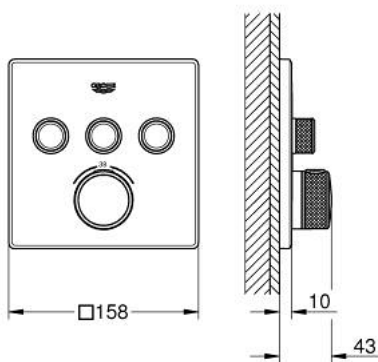

## 29 126 DL0 GROHTHERM SMARTCONTROL THERMOSTAT FOR CONCEALED INSTALLATION WITH 3 VALVES

### PRODUCT DESCRIPTION

- Typ: brushed warm sunset
- trim set for GROHE Rapido SmartBox (35 600/35 604)
- metal wall escutcheon with GROHE FastFixation (covered escutcheon and shaft sealing, covered fixing), retroactively 6° adjustable
- GROHE LongLife finish
- GROHE SmartControl - control the shower with intuitive push/turn button
- exchangeable symbols
- GROHE TurboStat - compact cartridge with wax thermostatic element
- GROHE SafeStop safety button at 38°C ( calibration required )
- GROHE SafeStop Plus - optional temperature limiter at 43°C or 46°C included
- built-in non return valves and dirt strainers
- multiple outlets can be run simultaneously
- without roughing-in set 35 600/35 604 (please order separately)
- flow performance: outlet A = 23 l/min, outlet B = 27 l/min, outlet C = 23 l/min, outlet A + B = 33 l/min, outlet A + B + C = 36 l/min