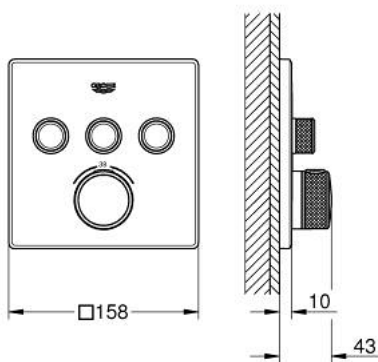

29 126 GL0 GROHTHERM SMARTCONTROL THERMOSTAT FOR CONCEALED INSTALLATION WITH 3 VALVES

PRODUCT DESCRIPTION

- Typ: cool sunrise
- trim set for GROHE Rapido SmartBox (35 600/35 604)
- metal wall escutcheon with GROHE FastFixation (covered escutcheon and shaft sealing, covered fixing), retroactively 6° adjustable
- GROHE LongLife finish
- GROHE SmartControl - control the shower with intuitive push/turn button
- exchangeable symbols
- GROHE TurboStat - compact cartridge with wax thermostatic element
- GROHE SafeStop safety button at 38°C (calibration required)
- GROHE SafeStop Plus - optional temperature limiter at 43°C or 46°C included
- built-in non return valves and dirt strainers
- multiple outlets can be run simultaneously
- without roughing-in set 35 600/35 604 (please order separately)
- flow performance: outlet A = 23 l/min, outlet B = 27 l/min, outlet C = 23 l/min, outlet A + B = 33 l/min, outlet A + B + C = 36 l/min