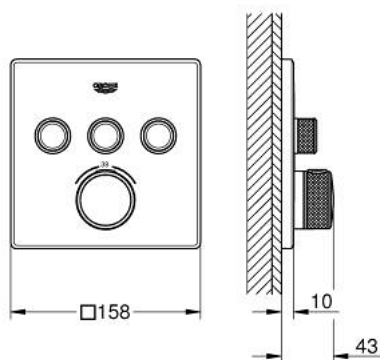

29 126 GN0 GROHTHERM SMARTCONTROL THERMOSTAT FOR CONCEALED INSTALLATION WITH 3 VALVES

PRODUCT DESCRIPTION

- Tyc: brushed cool sunrise
- trim set for GROHE Rapido SmartBox (35 600/35 604)
- metal wall escutcheon with GROHE FastFixation (covered escutcheon and shaft sealing, covered fixing), retroactively 6° adjustable
- GROHE LongLife finish
- GROHE SmartControl - control the shower with intuitive push/turn button
- exchangeable symbols
- GROHE TurboStat - compact cartridge with wax thermostatic element
- GROHE SafeStop safety button at 38°C (calibration required)
- GROHE SafeStop Plus - optional temperature limiter at 43°C or 46°C included
- built-in non return valves and dirt strainers
- multiple outlets can be run simultaneously
- without roughing-in set 35 600/35 604 (please order separately)
- flow performance: outlet A = 23 l/min, outlet B = 27 l/min, outlet C = 23 l/min, outlet A + B = 33 l/min, outlet A + B + C = 36 l/min