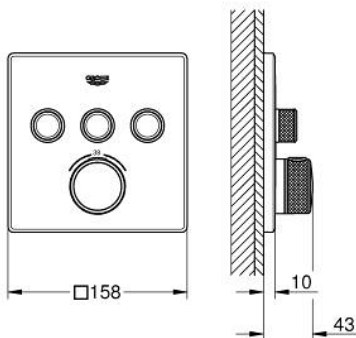

### PRODUCT DESCRIPTION

- Colour: satin graphite
- trim set for GROHE Rapido SmartBox (35 600/35 604)
- metal wall escutcheon with GROHE FastFixation (covered escutcheon and shaft sealing, covered fixing), retroactively 6° adjustable
- GROHE LongLife finish
- GROHE SmartControl - control the shower with intuitive push/turn button
- exchangeable symbols
- GROHE TurboStat - compact cartridge with wax thermoelement
- GROHE SafeStop - safety button at 38°C
- GROHE SafeStop Plus - optional temperature limiter at 43°C or 46°C included
- built-in non return valves and dirt strainers
- multiple outlets can be run simultaneously
- without roughing-in set 35 600/35 604 (please order separately)
- flow performance: outlet A = 23 l/min, outlet B = 27 l/min, outlet C = 23 l/min, outlet A + B = 33 l/min, outlet A + B + C = 36 l/min