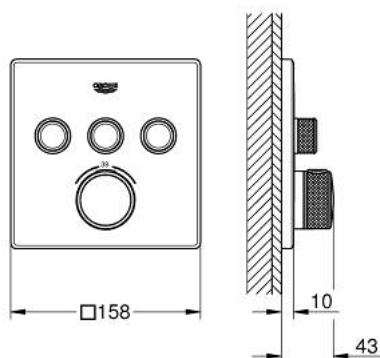

## 29 126 MG0 GROHTHERM SMARTCONTROL THERMOSTAT FOR CONCEALED INSTALLATION WITH 3 VALVES

### PRODUCT DESCRIPTION

- Tyc: satin graphite
- trim set for GROHE Rapido SmartBox (35 600/35 604)
- metal wall escutcheon with GROHE FastFixation (covered escutcheon and shaft sealing, covered fixing), retroactively 6° adjustable
- GROHE LongLife finish
- GROHE SmartControl - control the shower with intuitive push/turn button
- exchangeable symbols
- GROHE TurboStat - compact cartridge with wax thermoelement
- GROHE SafeStop safety button at 38°C ( calibration required )
- GROHE SafeStop Plus - optional temperature limiter at 43°C or 46°C included
- built-in non return valves and dirt strainers
- multiple outlets can be run simultaneously
- without roughing-in set 35 600/35 604 (please order separately)
- flow performance: outlet A = 23 l/min, outlet B = 27 l/min, outlet C = 23 l/min, outlet A + B = 33 l/min, outlet A + B + C = 36 l/min