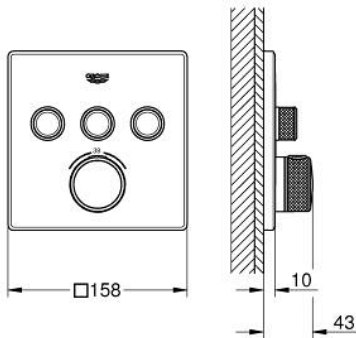

29 126 MS0 GROHTHERM SMARTCONTROL THERMOSTAT FOR CONCEALED INSTALLATION WITH 3 VALVES

PRODUCT DESCRIPTION

- Colour: satin steel
- trim set for GROHE Rapido SmartBox (35 600/35 604)
- metal wall escutcheon with GROHE FastFixation (covered escutcheon and shaft sealing, covered fixing), retroactively 6° adjustable
- GROHE LongLife finish
- GROHE SmartControl - control the shower with intuitive push/turn button
- exchangeable symbols
- GROHE TurboStat - compact cartridge with wax thermoelement
- GROHE SafeStop - safety button at 38°C
- GROHE SafeStop Plus - optional temperature limiter at 43°C or 46°C included
- built-in non return valves and dirt strainers
- multiple outlets can be run simultaneously
- without roughing-in set 35 600/35 604 (please order separately)
- flow performance: outlet A = 23 l/min, outlet B = 27 l/min, outlet C = 23 l/min, outlet A + B = 33 l/min, outlet A + B + C = 36 l/min