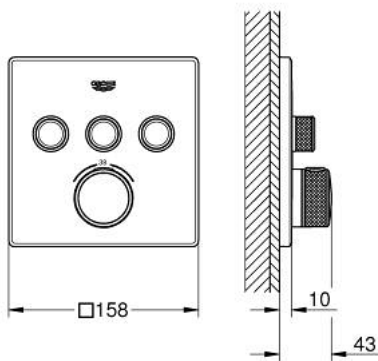

29 126 MS0 GROHTHERM SMARTCONTROL THERMOSTAT FOR CONCEALED INSTALLATION WITH 3 VALVES

PRODUCT DESCRIPTION

- Tyc: satin steel
- trim set for GROHE Rapido SmartBox (35 600/35 604)
- metal wall escutcheon with GROHE FastFixation (covered escutcheon and shaft sealing, covered fixing), retroactively 6° adjustable
- GROHE LongLife finish
- GROHE SmartControl - control the shower with intuitive push/turn button
- exchangeable symbols
- GROHE TurboStat - compact cartridge with wax thermoelement
- GROHE SafeStop safety button at 38°C (calibration required)
- GROHE SafeStop Plus - optional temperature limiter at 43°C or 46°C included
- built-in non return valves and dirt strainers
- multiple outlets can be run simultaneously
- without roughing-in set 35 600/35 604 (please order separately)
- flow performance: outlet A = 23 l/min, outlet B = 27 l/min, outlet C = 23 l/min, outlet A + B = 33 l/min, outlet A + B + C = 36 l/min