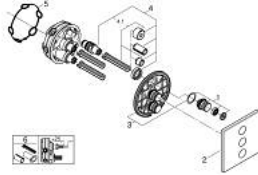

### PRODUCT DESCRIPTION

- Colour: chrome
- trim set for use with GROHE Rapido SmartBox 35 600/35 604/35 601
- metal wall escutcheon with GROHE FastFixation (covered escutcheon and shaft sealing, covered fixing), retroactively 6° adjustable
- 10 mm thin profile escutcheon
- GROHE LongLife finish
- GROHE SmartControl - control the shower with intuitive push/turn button
- exchangeable symbols
- GROHE ProGrip - with knurled structure
- multiple outlets can be run simultaneously
- without roughing-in set 35 600/35 604 (please order separately)
- flow performance: outlet D = 28 l/min, outlet E = 28 l/min, outlet A = 28 l/min, outlet D+E+A = 65 l/min
- optional flow reducer for CALGreen compliance included

### SPARE PARTS

1: WC push button (Spare part-nr. 48361000)

1.1: pushbutton (Spare part-nr. 14077000)

2: Escutcheon (Spare part-nr. 48368000)

3: Mounting plate (Spare part-nr. 48365000)

4: Cartridge (Spare part-nr. 48359000)

4.1: Spindle (Spare part-nr. 49088000)

5: Seal (Spare part-nr. 48360000)

6: Universal extension set single-lever mixers, 25 mm (Spare part-nr. 14048000

)\*

\* Optional accessories