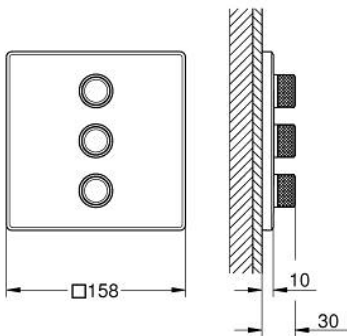

29 127 000 GROHTHERM SMARTCONTROL TRIPLE VOLUME CONTROL TRIM

PRODUCT DESCRIPTION

- Colour: chrome
- trim set for use with GROHE Rapido SmartBox 35 600/35 604/35 601
- metal wall escutcheon with GROHE FastFixation (covered escutcheon and shaft sealing, covered fixing), retroactively 6° adjustable
- 10 mm thin profile escutcheon
- GROHE LongLife finish
- GROHE SmartControl - control the shower with intuitive push/turn button
- exchangeable symbols
- GROHE ProGrip - with knurl structure
- multiple outlets can be run simultaneously
- without roughing-in set 35 600/35 604 (please order separately)
- flow performance: outlet D = 28 l/min, outlet E = 28 l/min, outlet A = 28 l/min, outlet D+E+A = 65 l/min
- optional flow reducer for CALGreen compliance included

29 127 000 GROHTHERM SMARTCONTROL TRIPLE VOLUME CONTROL TRIM

SPARE PARTS

1: WC push button (Spare part-nr. 48361000)

1.1: pushbutton (Spare part-nr. 14077000)

2: Escutcheon (Spare part-nr. 48368000)

3: Mounting plate (Spare part-nr. 48365000)

4: Cartridge (Spare part-nr. 48359000)

4.1: Spindle (Spare part-nr. 49088000)

5: Seal (Spare part-nr. 48360000)

6: Universal extension set single-lever mixers, 25 mm (Spare part-nr. 14048000

)*

* Optional accessories