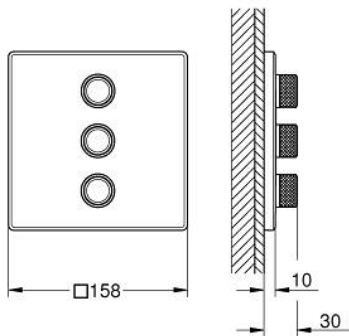

### PRODUCT DESCRIPTION

- Colour: chrome
- trim set for use with GROHE Rapido SmartBox 35 600/35 604/35 601
- metal wall escutcheon with GROHE FastFixation (covered escutcheon and shaft sealing, covered fixing), retroactively 6° adjustable
- 10 mm thin profile escutcheon
- GROHE LongLife finish
- GROHE SmartControl - control the shower with intuitive push/turn button
- exchangeable symbols
- GROHE ProGrip - with knurled structure
- multiple outlets can be run simultaneously
- without roughing-in set 35 600/35 604 (please order separately)
- flow performance: outlet D = 28 l/min, outlet E = 28 l/min, outlet A = 28 l/min, outlet D+E+A = 65 l/min
- optional flow reducer for CALGreen compliance included

### SPARE PARTS

1: WC push button (Spare part-nr. 48361000)

1.1: pushbutton (Spare part-nr. 14077000)

2: Escutcheon (Spare part-nr. 48368000)

3: Mounting plate (Spare part-nr. 48365000)

4: Cartridge (Spare part-nr. 48359000)