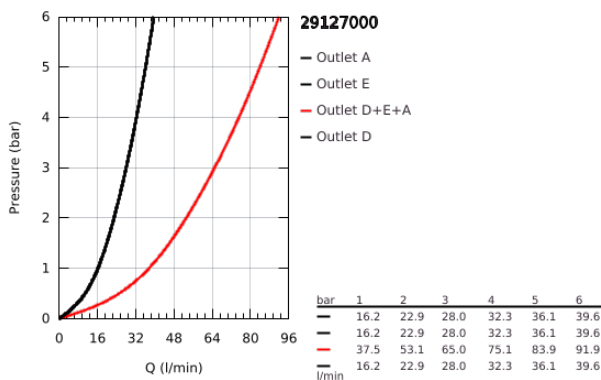

29 127 000 GROHTHERM SMARTCONTROL TRIPLE VOLUME CONTROL TRIM

PRODUCT DESCRIPTION

- Colour: chrome
- trim set for use with GROHE Rapido SmartBox 35 600/35 604/35 601
- metal wall escutcheon with GROHE FastFixation (covered escutcheon and shaft sealing, covered fixing), retroactively 6° adjustable
- 10 mm thin profile escutcheon
- GROHE LongLife finish
- GROHE SmartControl - control the shower with intuitive push/turn button
- exchangeable symbols
- GROHE ProGrip - with knurl structure
- multiple outlets can be run simultaneously
- without roughing-in set 35 600/35 604 (please order separately)
- flow performance: outlet D = 28 l/min, outlet E = 28 l/min, outlet A = 28 l/min, outlet D+E+A = 65 l/min
- optional flow reducer for CALGreen compliance included

29 127 000 GROHTHERM SMARTCONTROL TRIPLE VOLUME CONTROL TRIM

SPARE PARTS

1: WC push button (Spare part-nr. 48361000)

1.1: pushbutton (Spare part-nr. 14077000)

2: Escutcheon (Spare part-nr. 48368000)

3: Mounting plate (Spare part-nr. 48365000)