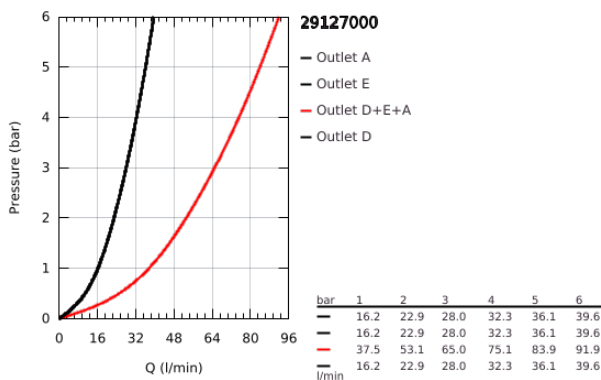

## 29 127 000 GROHTHERM SMARTCONTROL TRIPLE VOLUME CONTROL TRIM

### PRODUCT DESCRIPTION

- Colour: chrome
- trim set for use with GROHE Rapido SmartBox 35 600/35 604/35 601
- metal wall escutcheon with GROHE FastFixation (covered escutcheon and shaft sealing, covered fixing), retroactively 6° adjustable
- 10 mm thin profile escutcheon
- GROHE LongLife finish
- GROHE SmartControl - control the shower with intuitive push/turn button
- exchangeable symbols
- GROHE ProGrip - with knurled structure
- multiple outlets can be run simultaneously
- without roughing-in set 35 600/35 604 (please order separately)
- flow performance: outlet D = 28 l/min, outlet E = 28 l/min, outlet A = 28 l/min, outlet D+E+A = 65 l/min
- optional flow reducer for CALGreen compliance included