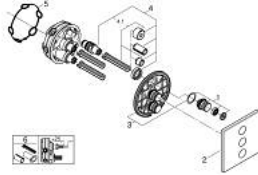

29 127 000 GROHTHERM SMARTCONTROL TRIPLE VOLUME CONTROL TRIM

PRODUCT DESCRIPTION

- Colour: chrome
- trim set for use with GROHE Rapido SmartBox 35 600/35 604/35 601
- metal wall escutcheon with GROHE FastFixation (covered escutcheon and shaft sealing, covered fixing), retroactively 6° adjustable
- 10 mm thin profile escutcheon
- GROHE LongLife finish
- GROHE SmartControl - control the shower with intuitive push/turn button
- exchangeable symbols
- GROHE ProGrip - with knurl structure
- multiple outlets can be run simultaneously
- without roughing-in set 35 600/35 604 (please order separately)
- flow performance: outlet D = 28 l/min, outlet E = 28 l/min, outlet A = 28 l/min, outlet D+E+A = 65 l/min
- optional flow reducer for CALGreen compliance included

29 127 000 GROHTHERM SMARTCONTROL TRIPLE VOLUME CONTROL TRIM

SPARE PARTS

1: WC push button (Spare part-nr. 48361000)

1.1: pushbutton (Spare part-nr. 14077000)

2: Escutcheon (Spare part-nr. 48368000)

3: Mounting plate (Spare part-nr. 48365000)

4: Cartridge (Spare part-nr. 48359000)

4.1: Spindle (Spare part-nr. 49088000)

5: Seal (Spare part-nr. 48360000)

6: Universal extension set single-lever mixers, 25 mm (Spare part-nr. 14048000

)*

* Optional accessories