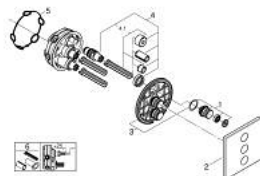

### PRODUCT DESCRIPTION

- Tyc: Chrome
- trim set for use with GROHE Rapido SmartBox 35 600/35 604/35 601
- metal wall escutcheon with GROHE FastFixation (covered escutcheon and shaft sealing, covered fixing), retroactively 6° adjustable
- 10 mm thin profile escutcheon
- GROHE LongLife finish
- GROHE SmartControl - control the shower with intuitive push/turn button
- exchangeable symbols
- GROHE ProGrip - with knurl structure
- multiple outlets can be run simultaneously
- without roughing-in set 35 600/35 604 (please order separately)
- flow performance: outlet D = 28 l/min, outlet E = 28 l/min, outlet A = 28 l/min, outlet D+E+A = 65 l/min
- optional flow reducer for CALGreen compliance included

### SPARE PARTS

- 1: Push button (Spare part-nr. 48361000)
  - 1.1: pushbutton (Spare part-nr. 14077000)
  - 2: Escutcheon (Spare part-nr. 48368000)
  - 3: Mounting plate (Spare part-nr. 48365000)
  - 4: Cartridge (Spare part-nr. 48359000)
  - 4.1: Spindle (Spare part-nr. 49088000)
  - 5: Seal (Spare part-nr. 48360000)
  - 6: Universal extension set single-lever mixers, 25 mm (Spare part-nr. 14048000)
- )\*
- \* Optional accessories