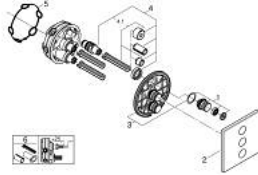

29 127 000 GROHTHERM SMARTCONTROL TRIPLE VOLUME CONTROL TRIM

PRODUCT DESCRIPTION

- Tyc: Chrome
- trim set for use with GROHE Rapido SmartBox 35 600/35 604/35 601
- metal wall escutcheon with GROHE FastFixation (covered escutcheon and shaft sealing, covered fixing), retroactively 6° adjustable
- 10 mm thin profile escutcheon
- GROHE LongLife finish
- GROHE SmartControl - control the shower with intuitive push/turn button
- exchangeable symbols
- GROHE ProGrip - with knurled structure
- multiple outlets can be run simultaneously
- without roughing-in set 35 600/35 604 (please order separately)
- flow performance: outlet D = 28 l/min, outlet E = 28 l/min, outlet A = 28 l/min, outlet D+E+A = 65 l/min
- optional flow reducer for CALGreen compliance included

29 127 000 GROHTHERM SMARTCONTROL TRIPLE VOLUME CONTROL TRIM

SPARE PARTS

- 1: Push button (Spare part-nr. 48361000)
- 1.1: pushbutton (Spare part-nr. 14077000)
- 2: Escutcheon (Spare part-nr. 48368000)
- 3: Mounting plate (Spare part-nr. 48365000)
- 4: Cartridge (Spare part-nr. 48359000)
- 4.1: Spindle (Spare part-nr. 49088000)
- 5: Seal (Spare part-nr. 48360000)
- 6: Universal extension set single-lever mixers, 25 mm (Spare part-nr. 14048000)