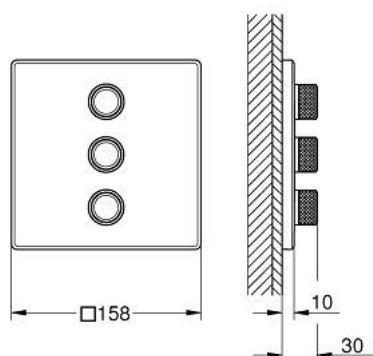

29 127 000 GROHTHERM SMARTCONTROL TRIPLE VOLUME CONTROL TRIM

PRODUCT DESCRIPTION

- Tyc: Chrome
- trim set for use with GROHE Rapido SmartBox 35 600/35 604/35 601
- metal wall escutcheon with GROHE FastFixation (covered escutcheon and shaft sealing, covered fixing), retroactively 6° adjustable
- 10 mm thin profile escutcheon
- GROHE LongLife finish
- GROHE SmartControl - control the shower with intuitive push/turn button
- exchangeable symbols
- GROHE ProGrip - with knurled structure
- multiple outlets can be run simultaneously
- without roughing-in set 35 600/35 604 (please order separately)
- flow performance: outlet D = 28 l/min, outlet E = 28 l/min, outlet A = 28 l/min, outlet D+E+A = 65 l/min
- optional flow reducer for CALGreen compliance included

29 127 000 GROHTHERM SMARTCONTROL TRIPLE VOLUME CONTROL TRIM

SPARE PARTS

- 1: Push button (Spare part-nr. 48361000)
- 1.1: pushbutton (Spare part-nr. 14077000)
- 2: Escutcheon (Spare part-nr. 48368000)
- 3: Mounting plate (Spare part-nr. 48365000)
- 4: Cartridge (Spare part-nr. 48359000)
- 4.1: Spindle (Spare part-nr. 49088000)
- 5: Seal (Spare part-nr. 48360000)
- 6: Universal extension set single-lever mixers, 25 mm (Spare part-nr. 14048000)