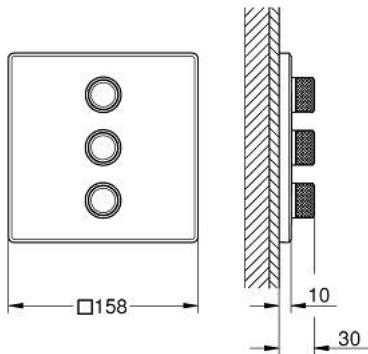

### PRODUCT DESCRIPTION

- Tyc: Chrome
- trim set for use with GROHE Rapido SmartBox 35 600/35 604/35 601
- metal wall escutcheon with GROHE FastFixation (covered escutcheon and shaft sealing, covered fixing), retroactively 6° adjustable
- 10 mm thin profile escutcheon
- GROHE LongLife finish
- GROHE SmartControl - control the shower with intuitive push/turn button
- exchangeable symbols
- GROHE ProGrip - with knurl structure
- multiple outlets can be run simultaneously
- without roughing-in set 35 600/35 604 (please order separately)
- flow performance: outlet D = 28 l/min, outlet E = 28 l/min, outlet A = 28 l/min, outlet D+E+A = 65 l/min
- optional flow reducer for CALGreen compliance included

### SPARE PARTS

- 1: Push button (Spare part-nr. 48361000)
  - 1.1: pushbutton (Spare part-nr. 14077000)
  - 2: Escutcheon (Spare part-nr. 48368000)
  - 3: Mounting plate (Spare part-nr. 48365000)
  - 4: Cartridge (Spare part-nr. 48359000)
  - 4.1: Spindle (Spare part-nr. 49088000)
  - 5: Seal (Spare part-nr. 48360000)
  - 6: Universal extension set single-lever mixers, 25 mm (Spare part-nr. 14048000)
- )\*
- \* Optional accessories