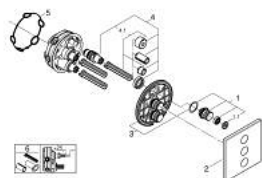

29 127 AL0 GROHTHERM SMARTCONTROL TRIPLE VOLUME CONTROL TRIM

PRODUCT DESCRIPTION

- Colour: brushed hard graphite
- trim set for use with GROHE Rapido SmartBox 35 600/35 604/35 601
- metal wall escutcheon with GROHE FastFixation (covered escutcheon and shaft sealing, covered fixing), retroactively 6° adjustable
- 10 mm thin profile escutcheon
- GROHE LongLife finish
- GROHE SmartControl - control the shower with intuitive push/turn button
- exchangeable symbols
- multiple outlets can be run simultaneously
- without roughing-in set 35 600/35 604 (please order separately)
- flow performance: outlet D = 28 l/min, outlet E = 28 l/min, outlet A = 28 l/min, outlet D+E+A = 65 l/min
- optional flow reducer for CALGreen compliance included

29 127 AL0 GROHTHERM SMARTCONTROL TRIPLE VOLUME CONTROL TRIM

SPARE PARTS

1: WC push button (Spare part-nr. 48361AL0)

1.1: pushbutton (Spare part-nr. 14077000)

2: Escutcheon (Spare part-nr. 48368AL0)

3: Mounting plate (Spare part-nr. 48365000)

4: Cartridge (Spare part-nr. 48359000)

4.1: Spindle (Spare part-nr. 49088000)

5: Seal (Spare part-nr. 48360000)

6: Universal extension set single-lever mixers, 25 mm (Spare part-nr. 14048000

)*

* Optional accessories