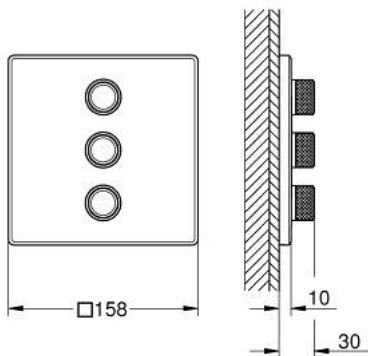

29 127 AL0 GROHTHERM SMARTCONTROL TRIPLE VOLUME CONTROL TRIM

PRODUCT DESCRIPTION

- Colour: brushed hard graphite
- trim set for use with GROHE Rapido SmartBox 35 600/35 604/35 601
- metal wall escutcheon with GROHE FastFixation (covered escutcheon and shaft sealing, covered fixing), retroactively 6° adjustable
- 10 mm thin profile escutcheon
- GROHE LongLife finish
- GROHE SmartControl - control the shower with intuitive push/turn button
- exchangeable symbols
- multiple outlets can be run simultaneously
- without roughing-in set 35 600/35 604 (please order separately)
- flow performance: outlet D = 28 l/min, outlet E = 28 l/min, outlet A = 28 l/min, outlet D+E+A = 65 l/min
- optional flow reducer for CALGreen compliance included

29 127 AL0 GROHTHERM SMARTCONTROL TRIPLE VOLUME CONTROL TRIM

SPARE PARTS

1: WC push button (Spare part-nr. 48361AL0)

1.1: pushbutton (Spare part-nr. 14077000)

2: Escutcheon (Spare part-nr. 48368AL0)

3: Mounting plate (Spare part-nr. 48365000)

4: Cartridge (Spare part-nr. 48359000)

4.1: Spindle (Spare part-nr. 49088000)

5: Seal (Spare part-nr. 48360000)

6: Universal extension set single-lever mixers, 25 mm (Spare part-nr. 14048000

)*

* Optional accessories