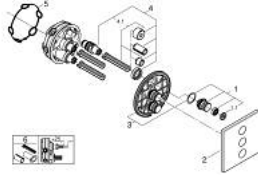

29 127 AL0 GROHTHERM SMARTCONTROL TRIPLE VOLUME CONTROL TRIM

PRODUCT DESCRIPTION

- Tyc: brushed hard graphite
- trim set for use with GROHE Rapido SmartBox 35 600/35 604/35 601
- metal wall escutcheon with GROHE FastFixation (covered escutcheon and shaft sealing, covered fixing), retroactively 6° adjustable
- 10 mm thin profile escutcheon
- GROHE LongLife finish
- GROHE SmartControl - control the shower with intuitive push/turn button
- exchangeable symbols
- multiple outlets can be run simultaneously
- without roughing-in set 35 600/35 604 (please order separately)
- flow performance: outlet D = 28 l/min, outlet E = 28 l/min, outlet A = 28 l/min, outlet D+E+A = 65 l/min
- optional flow reducer for CALGreen compliance included

29 127 AL0 GROHTHERM SMARTCONTROL TRIPLE VOLUME CONTROL TRIM

SPARE PARTS

- 1: Push button (Spare part-nr. 48361AL0)
- 1.1: pushbutton (Spare part-nr. 14077000)
- 2: Escutcheon (Spare part-nr. 48368AL0)
- 3: Mounting plate (Spare part-nr. 48365000)
- 4: Cartridge (Spare part-nr. 48359000)
- 4.1: Spindle (Spare part-nr. 49088000)
- 5: Seal (Spare part-nr. 48360000)
- 6: Universal extension set single-lever mixers, 25 mm (Spare part-nr. 14048000)