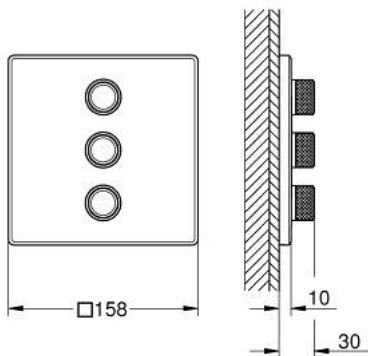

29 127 AL0 GROHTHERM SMARTCONTROL TRIPLE VOLUME CONTROL TRIM

PRODUCT DESCRIPTION

- Tyc: brushed hard graphite
- trim set for use with GROHE Rapido SmartBox 35 600/35 604/35 601
- metal wall escutcheon with GROHE FastFixation (covered escutcheon and shaft sealing, covered fixing), retroactively 6° adjustable
- 10 mm thin profile escutcheon
- GROHE LongLife finish
- GROHE SmartControl - control the shower with intuitive push/turn button
- exchangeable symbols
- multiple outlets can be run simultaneously
- without roughing-in set 35 600/35 604 (please order separately)
- flow performance: outlet D = 28 l/min, outlet E = 28 l/min, outlet A = 28 l/min, outlet D+E+A = 65 l/min
- optional flow reducer for CALGreen compliance included

29 127 AL0 GROHTHERM SMARTCONTROL TRIPLE VOLUME CONTROL TRIM

SPARE PARTS

- 1: Push button (Spare part-nr. 48361AL0)
- 1.1: pushbutton (Spare part-nr. 14077000)
- 2: Escutcheon (Spare part-nr. 48368AL0)
- 3: Mounting plate (Spare part-nr. 48365000)
- 4: Cartridge (Spare part-nr. 48359000)
- 4.1: Spindle (Spare part-nr. 49088000)
- 5: Seal (Spare part-nr. 48360000)
- 6: Universal extension set single-lever mixers, 25 mm (Spare part-nr. 14048000)