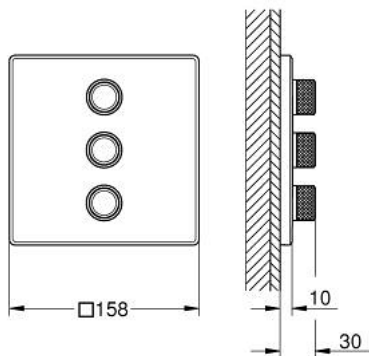

## 29 127 DC0 GROHTHERM SMARTCONTROL TRIPLE VOLUME CONTROL TRIM

### PRODUCT DESCRIPTION

- Colour: supersteel
- trim set for use with GROHE Rapido SmartBox 35 600/35 604/35 601
- metal wall escutcheon with GROHE FastFixation (covered escutcheon and shaft sealing, covered fixing), retroactively 6° adjustable
- 10 mm thin profile escutcheon
- GROHE LongLife finish
- GROHE SmartControl - control the shower with intuitive push/turn button
- exchangeable symbols
- multiple outlets can be run simultaneously
- without roughing-in set 35 600/35 604 (please order separately)
- flow performance: outlet D = 28 l/min, outlet E = 28 l/min, outlet A = 28 l/min, outlet D+E+A = 65 l/min
- optional flow reducer for CALGreen compliance included

### SPARE PARTS

1: WC push button (Spare part-nr. 48361DC0)

1.1: pushbutton (Spare part-nr. 14077000)

2: Escutcheon (Spare part-nr. 48368DC0)

3: Mounting plate (Spare part-nr. 48365000)

4: Cartridge (Spare part-nr. 48359000)