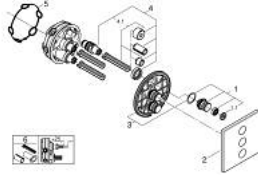

## 29 127 DC0 GROHTHERM SMARTCONTROL TRIPLE VOLUME CONTROL TRIM

### PRODUCT DESCRIPTION

- Colour: supersteel
- trim set for use with GROHE Rapido SmartBox 35 600/35 604/35 601
- metal wall escutcheon with GROHE FastFixation (covered escutcheon and shaft sealing, covered fixing), retroactively 6° adjustable
- 10 mm thin profile escutcheon
- GROHE LongLife finish
- GROHE SmartControl - control the shower with intuitive push/turn button
- exchangeable symbols
- multiple outlets can be run simultaneously
- without roughing-in set 35 600/35 604 (please order separately)
- flow performance: outlet D = 28 l/min, outlet E = 28 l/min, outlet A = 28 l/min, outlet D+E+A = 65 l/min
- optional flow reducer for CALGreen compliance included

### SPARE PARTS

1: WC push button (Spare part-nr. 48361DC0)

1.1: pushbutton (Spare part-nr. 14077000)

2: Escutcheon (Spare part-nr. 48368DC0)

3: Mounting plate (Spare part-nr. 48365000)

4: Cartridge (Spare part-nr. 48359000)

4.1: Spindle (Spare part-nr. 49088000)

5: Seal (Spare part-nr. 48360000)

6: Universal extension set single-lever mixers, 25 mm (Spare part-nr. 14048000

)\*

\* Optional accessories