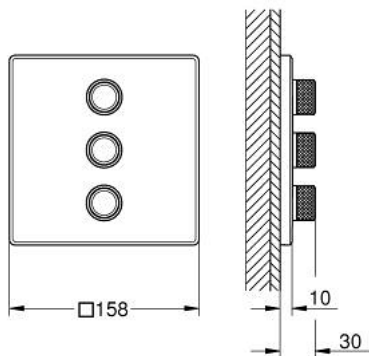

## 29 127 DC0 GROHTHERM SMARTCONTROL TRIPLE VOLUME CONTROL TRIM

### PRODUCT DESCRIPTION

- Tyc: supersteel
- trim set for use with GROHE Rapido SmartBox 35 600/35 604/35 601
- metal wall escutcheon with GROHE FastFixation (covered escutcheon and shaft sealing, covered fixing), retroactively 6° adjustable
- 10 mm thin profile escutcheon
- GROHE LongLife finish
- GROHE SmartControl - control the shower with intuitive push/turn button
- exchangeable symbols
- multiple outlets can be run simultaneously
- without roughing-in set 35 600/35 604 (please order separately)
- flow performance: outlet D = 28 l/min, outlet E = 28 l/min, outlet A = 28 l/min, outlet D+E+A = 65 l/min
- optional flow reducer for CALGreen compliance included

### SPARE PARTS

- 1: Push button (Spare part-nr. 48361DC0)
  - 1.1: pushbutton (Spare part-nr. 14077000)
  - 2: Escutcheon (Spare part-nr. 48368DC0)
  - 3: Mounting plate (Spare part-nr. 48365000)
  - 4: Cartridge (Spare part-nr. 48359000)
  - 4.1: Spindle (Spare part-nr. 49088000)
  - 5: Seal (Spare part-nr. 48360000)
  - 6: Universal extension set single-lever mixers, 25 mm (Spare part-nr. 14048000)
- )\*
- \* Optional accessories