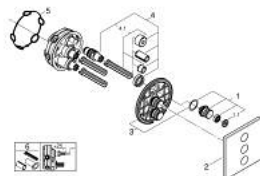

## 29 127 DC0 GROHTHERM SMARTCONTROL TRIPLE VOLUME CONTROL TRIM

### PRODUCT DESCRIPTION

- Tyc: supersteel
- trim set for use with GROHE Rapido SmartBox 35 600/35 604/35 601
- metal wall escutcheon with GROHE FastFixation (covered escutcheon and shaft sealing, covered fixing), retroactively 6° adjustable
- 10 mm thin profile escutcheon
- GROHE LongLife finish
- GROHE SmartControl - control the shower with intuitive push/turn button
- exchangeable symbols
- multiple outlets can be run simultaneously
- without roughing-in set 35 600/35 604 (please order separately)
- flow performance: outlet D = 28 l/min, outlet E = 28 l/min, outlet A = 28 l/min, outlet D+E+A = 65 l/min
- optional flow reducer for CALGreen compliance included

### SPARE PARTS

- 1: Push button (Spare part-nr. 48361DC0)
  - 1.1: pushbutton (Spare part-nr. 14077000)
  - 2: Escutcheon (Spare part-nr. 48368DC0)
  - 3: Mounting plate (Spare part-nr. 48365000)
  - 4: Cartridge (Spare part-nr. 48359000)
  - 4.1: Spindle (Spare part-nr. 49088000)
  - 5: Seal (Spare part-nr. 48360000)
  - 6: Universal extension set single-lever mixers, 25 mm (Spare part-nr. 14048000)
- )\*
- \* Optional accessories