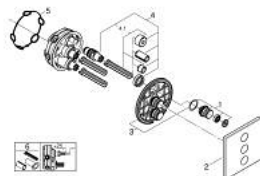

29 127 MG0 GROHTHERM SMARTCONTROL TRIPLE VOLUME CONTROL TRIM

PRODUCT DESCRIPTION

- Colour: satin graphite
- trim set for GROHE Rapido SmartBox (35 600/35 604)
- metal wall escutcheon with GROHE FastFixation (covered escutcheon and shaft sealing, covered fixing), retroactively 6° adjustable
- GROHE LongLife finish
- GROHE SmartControl - control the shower with intuitive push/turn button
- exchangeable symbols
- GROHE TurboStat - compact cartridge with wax thermoelement
- GROHE SafeStop - safety button at 38°C
- GROHE SafeStop Plus - optional temperature limiter at 43°C or 46°C included
- built-in non return valves and dirt strainers
- multiple outlets can be run simultaneously
- without roughing-in set 35 600/35 604 (please order separately)
- flow performance: outlet A = 23 l/min, outlet B = 27 l/min, outlet C = 23 l/min, outlet A + B = 33 l/min, outlet A + B + C = 36 l/min

29 127 MG0 GROHTHERM SMARTCONTROL TRIPLE VOLUME CONTROL TRIM

SPARE PARTS

- 1: WC push button (Spare part-nr. 48361MG0)
- 2: escutcheon (Spare part-nr. 48368MG0)
- 3: Mounting plate (Spare part-nr. 48365000)
- 4: Cartridge (Spare part-nr. 48359000)
- 4.1: Spindle (Spare part-nr. 49088000)
- 5: Seal (Spare part-nr. 48360000)
- 6: Universal extension set single-lever mixers, 25 mm (Spare part-nr. 14048000)*