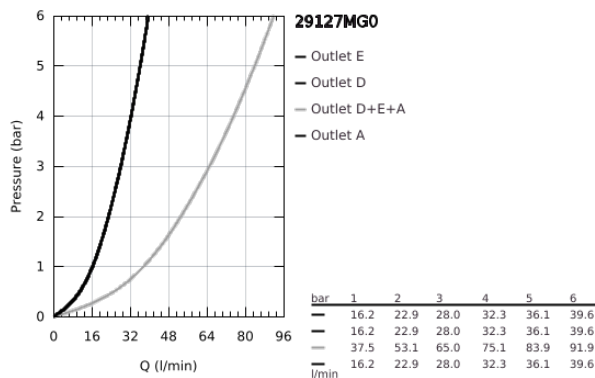

29 127 MG0 GROHTHERM SMARTCONTROL TRIPLE VOLUME CONTROL TRIM

PRODUCT DESCRIPTION

- Colour: satin graphite
- trim set for GROHE Rapido SmartBox (35 600/35 604)
- metal wall escutcheon with GROHE FastFixation (covered escutcheon and shaft sealing, covered fixing), retroactively 6° adjustable
- GROHE LongLife finish
- GROHE SmartControl - control the shower with intuitive push/turn button
- exchangeable symbols
- GROHE TurboStat - compact cartridge with wax thermoelement
- GROHE SafeStop - safety button at 38°C
- GROHE SafeStop Plus - optional temperature limiter at 43°C or 46°C included
- built-in non return valves and dirt strainers
- multiple outlets can be run simultaneously
- without roughing-in set 35 600/35 604 (please order separately)
- flow performance: outlet A = 23 l/min, outlet B = 27 l/min, outlet C = 23 l/min, outlet A + B = 33 l/min, outlet A + B + C = 36 l/min

29 127 MG0 GROHTHERM SMARTCONTROL TRIPLE VOLUME CONTROL TRIM

SPARE PARTS

- 1: WC push button (Spare part-nr. 48361MG0)
- 2: escutcheon (Spare part-nr. 48368MG0)
- 3: Mounting plate (Spare part-nr. 48365000)
- 4: Cartridge (Spare part-nr. 48359000)
- 4.1: Spindle (Spare part-nr. 49088000)
- 5: Seal (Spare part-nr. 48360000)
- 6: Universal extension set single-lever mixers, 25 mm (Spare part-nr. 14048000)*