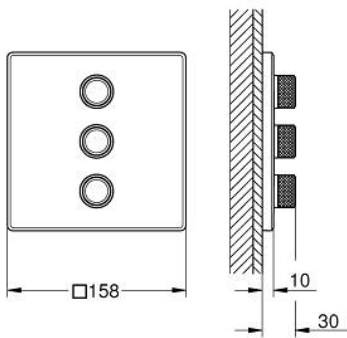

29 127 MG0 GROHTHERM SMARTCONTROL TRIPLE VOLUME CONTROL TRIM

PRODUCT DESCRIPTION

- Colour: satin graphite
- trim set for GROHE Rapido SmartBox (35 600/35 604)
- metal wall escutcheon with GROHE FastFixation (covered escutcheon and shaft sealing, covered fixing), retroactively 6° adjustable
- GROHE LongLife finish
- GROHE SmartControl - control the shower with intuitive push/turn button
- exchangeable symbols
- GROHE TurboStat - compact cartridge with wax thermoelement
- GROHE SafeStop - safety button at 38°C
- GROHE SafeStop Plus - optional temperature limiter at 43°C or 46°C included
- built-in non return valves and dirt strainers
- multiple outlets can be run simultaneously
- without roughing-in set 35 600/35 604 (please order separately)
- flow performance: outlet A = 23 l/min, outlet B = 27 l/min, outlet C = 23 l/min, outlet A + B = 33 l/min, outlet A + B + C = 36 l/min

29 127 MG0 GROHTHERM SMARTCONTROL TRIPLE VOLUME CONTROL TRIM

SPARE PARTS

- 1: WC push button (Spare part-nr. 48361MG0)
- 2: escutcheon (Spare part-nr. 48368MG0)
- 3: Mounting plate (Spare part-nr. 48365000)
- 4: Cartridge (Spare part-nr. 48359000)
- 4.1: Spindle (Spare part-nr. 49088000)
- 5: Seal (Spare part-nr. 48360000)
- 6: Universal extension set single-lever mixers, 25 mm (Spare part-nr. 14048000)*